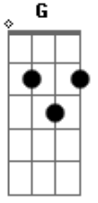

U2 - Elevation Live

Tom: **A**

Edge uses a **S**G gibson for this

Performed in Boston (USA)

Normal distortion - while Bono is doing the woo hoos

Acordes

© ukulele-chords.com

© ukulele-chords.com