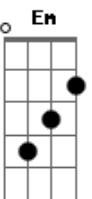

© ukulele-chords.com