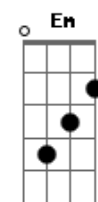

© ukulele-chords.com