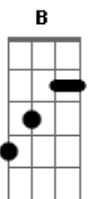

D E A Db
You're in my mind all of the time
D
I know that's not enough
D E
if the sky can crack
A Db
there must be some way back
D

to love and only love

D E Gbm A
Electrical Storm
D E Gbm A
Electrical Storm
D E Gbm A B
Electrical Storm
Baby don't cry

Gbm A E B
It's hot as hell, honey in this room

sure hope the weather will break soon
the air is heavy, heavy as a truck

hope the rain will wash away our bad luck

D E A Db D
aaaaaaaa... aaaaaaaaa.....

D E
If the sky can crack
A Db
there must be some way back
D
to love and only love

Refrão:

D E Gbm A
Electrical Storm

D E Gbm A
Electrical Storm

D E Gbm A B
Electrical Storm

F C

Solo: Em A

Em A
Baby don't cry
Baby don't cry
Baby don't cry
Baby don't cry

OBS:
ESTE SOLO E FEITO COM SLIDE, MAS PODE SER FEITO SEM, PARA QUEM TEM O SLIDE, ESTE DEVE SER USADO EM CIMA DO TRASTE.

LEGENDA DE SINAIS

- / = SLIDE
- ~ = TREMULO
- P = PULL OFF
- h = hammeron

Acordes

© ukulele-chords.com

© ukulele-chords.com

© ukulele-chords.com

© ukulele-chords.com

© ukulele-chords.com