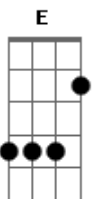

D E A Db
You're in my mind all of the time
D
I know that's not enough
D E
if the sky can crack
A Db
there must be some way back
D

to love and only love

D E Gbm A
Electrical Storm
D E Gbm A
Electrical Storm
D E Gbm A B
Electrical Storm
Baby don't cry

Gbm A E B
It's hot as hell, honey in this room

sure hope the weather will break soon
the air is heavy, heavy as a truck

hope the rain will wash away our bad luck

D E A Db D
aaaaaaaa... aaaaaaaaa.....

D E
If the sky can crack
A Db
there must be some way back
D
to love and only love

Refrão:

D E Gbm A
Electrical Storm

D E Gbm A
Electrical Storm

D E Gbm A B
Electrical Storm

F C

Solo: Em A

Em A
Baby don't cry
Baby don't cry
Baby don't cry
Baby don't cry

OBS:
ESTE SOLO E FEITO COM SLIDE, MAS PODE SER FEITO SEM, PARA QUEM TEM O SLIDE, ESTE DEVE SER USADO EM CIMA DO TRASTE.

LEGENDA DE SINAIS

- / = SLIDE
- ~ = TREMULO
- P = PULL OFF
- h = hammeron

Acordes

© ukulele-chords.com

© ukulele-chords.com

© ukulele-chords.com

© ukulele-chords.com

© ukulele-chords.com