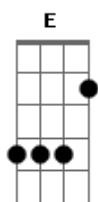

© ukulele-chords.com