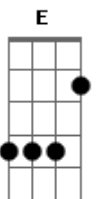

© ukulele-chords.com