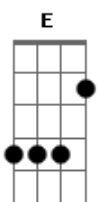

© ukulele-chords.com