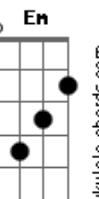

© ukulele-chords.com