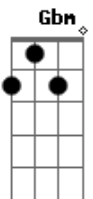

Gbm A E B
It's hot as hell, honey in this room

sure hope the weather will break soon
the air is heavy, heavy as a truck

hope the rain will wash away our bad luck

D E A Db D
aaaaaaaa... aaaaaaaaa.....

D E
If the sky can crack
A Db
there must be some way back
D
to love and only love

Refrão:

D E Gbm A
Electrical Storm

D E Gbm A
Electrical Storm

D E Gbm A B
Electrical Storm

F C

Solo: Em A

Em A
Baby don't cry
Baby don't cry
Baby don't cry
Baby don't cry

OBS:
ESTE SOLO E FEITO COM SLIDE, MAS PODE SER FEITO SEM, PARA QUEM TEM O SLIDE, ESTE DEVE SER USADO EM CIMA DO TRASTE.

LEGENDA DE SINAIS

- / = SLIDE
- ~ = TREMULO
- P = PULL OFF
- h = hammeron

Acordes

© ukulele-chords.com

© ukulele-chords.com

© ukulele-chords.com

© ukulele-chords.com

© ukulele-chords.com