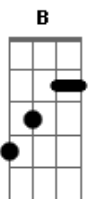

D E A Db
You're in my mind all of the time
D
I know that's not enough
D E
if the sky can crack
A Db
there must be some way back
D

to love and only love

D E Gbm A
Electrical Storm
D E Gbm A
Electrical Storm
D E Gbm A B
Electrical Storm
Baby don't cry

Gbm A E B
It's hot as hell, honey in this room

sure hope the weather will break soon
the air is heavy, heavy as a truck

hope the rain will wash away our bad luck

D E A Db D
aaaaaaaa... aaaaaaaaa.....

D E
If the sky can crack
A Db
there must be some way back
D
to love and only love

Refrão:

D E Gbm A
Electrical Storm

D E Gbm A
Electrical Storm

D E Gbm A B
Electrical Storm

F C

Solo: Em A

Em A
Baby don't cry
Baby don't cry
Baby don't cry
Baby don't cry

OBS:
ESTE SOLO E FEITO COM SLIDE, MAS PODE SER FEITO SEM, PARA QUEM TEM O SLIDE, ESTE DEVE SER USADO EM CIMA DO TRASTE.

LEGENDA DE SINAIS

- / = SLIDE
- ~ = TREMULO
- P = PULL OFF
- h = hammeron

Acordes

© ukulele-chords.com

© ukulele-chords.com

© ukulele-chords.com

© ukulele-chords.com

© ukulele-chords.com