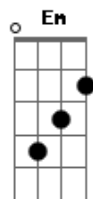

© ukulele-chords.com