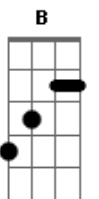

© ukulele-chords.com