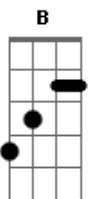

© ukulele-chords.com