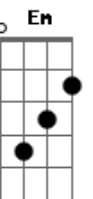

© ukulele-chords.com