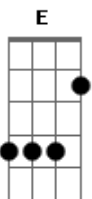

© ukulele-chords.com