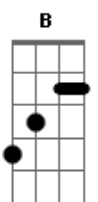

© ukulele-chords.com