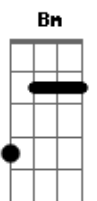

U2 - Beautiful Day

Tom: D
 Intro: A Bm D G D A
 A Bm D G D A

The heart is a bloom
 D A
 Shoots up through the stony ground
 A Bm D G

There's no room
 D A
 No space to rent in this town
 A Bm D G

You're out of luck
 D A

And the reason that you had to care
 A Bm D G

The traffic is stuck
 D A

And you're not moving anywhere
 A Bm D G

You thought you found a friend
 D A

To take you out of this place
 A Bm D G

Someone you could lend a hand
 D A

E|-9-9-9-7-9-10-----10-10-10-9-10-9-7-9-7-7-|
 B|-----8-8-8-8-8-----|
 G|-----|
 D|-----|
 A|-----|
 E|-----|

Acordes

© ukulele-chords.com

© ukulele-chords.com

© ukulele-chords.com

© ukulele-chords.com

© ukulele-chords.com