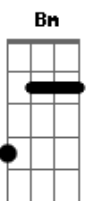

© ukulele-chords.com