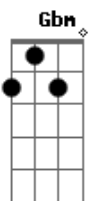

© ukulele-chords.com