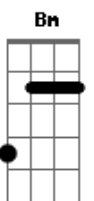

U2 - Beautiful Day

Tom: D
 Intro: A Bm D G D A
 A Bm D G D A

The heart is a bloom
 D A
 Shoots up through the stony ground
 A Bm D G

There's no room
 D A
 No space to rent in this town
 A Bm D G

You're out of luck
 D A
 And the reason that you had to care
 A Bm D G

The traffic is stuck
 D A
 And you're not moving anywhere
 A Bm D G

You thought you found a friend
 D A
 To take you out of this place
 A Bm D G

Someone you could lend a hand
 D A
 In return for grace

A Bm D G
 It's a beautiful day
 D A
 Sky falls you feel like
 A Bm D G

Em
 See the world in green and blue
 D
 See time move right in front of you
 Em G
 See the canyons broken by cloud
 D
 See the tuna fleets clearing the sea out
 Em G
 See the Bedouin fires at night
 D
 See the oil fields at first light
 Em G
 And see the bird with a leaf in her mouth
 D A
 After the flood all the colors came out

E|-9-9-9-7-9-10-----10-10-10-9-10-9-7-9-7-7-|
 B|-----8-8-8-8-8-----|
 G|-----|
 D|-----|
 A|-----|
 E|-----|

Acordes

© ukulele-chords.com

© ukulele-chords.com

© ukulele-chords.com

© ukulele-chords.com

© ukulele-chords.com