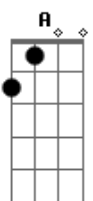

© ukulele-chords.com