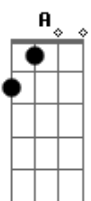

© ukulele-chords.com

© ukulele-chords.com