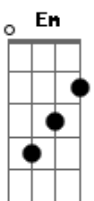

© ukulele-chords.com