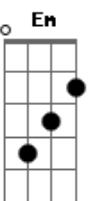

© ukulele-chords.com