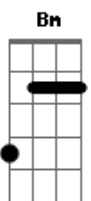

U2 - Beautiful Day

Tom: D
 Intro: A Bm D G D A
 A Bm D G D A

The heart is a bloom
 D A
 Shoots up through the stony ground
 A Bm D G

There's no room
 D A
 No space to rent in this town
 A Bm D G

You're out of luck
 D A

E|-9-9-9-7-9-10-----10-10-10-9-10-9-7-9-7-9-7-|
 B|-----8-8-8-8-8-----|
 G|-----|
 D|-----|
 A|-----|
 E|-----|

Acordes

© ukulele-chords.com

© ukulele-chords.com

© ukulele-chords.com

© ukulele-chords.com

© ukulele-chords.com