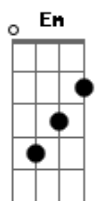

U2 - Beautiful Day

Tom: D
 Intro: A Bm D G D A
 A Bm D G D A

The heart is a bloom
 D A
 Shoots up through the stony ground
 A Bm D G

There's no room
 D A
 No space to rent in this town
 A Bm D G

You're out of luck
 D A
 And the reason that you had to care
 A Bm D G

The traffic is stuck
 D A
 And you're not moving anywhere
 A Bm D G

You thought you found a friend
 D A
 To take you out of this place
 A Bm D G

Someone you could lend a hand
 D A
 In return for grace

A Bm D G
 It's a beautiful day
 D A
 Sky falls you feel like
 A Bm D G

A Bm D G
 It's a beautiful day
 D A
 Don't let it get away
 A Bm D G D A

A beautiful day

Gbm G
 Touch me
 D A
 Take me to that other place
 Gbm G

Teach me
 D A
 I know I'm not a hopeless case

A Bm D G
 What you don't have you don't need it now
 D A
 What you don't know you can feel it somehow
 A Bm D G
 What you don't have you don't need it now
 D A
 Don't need it now
 A Bm D G D A
 Was a beautiful day
 A Bm D G D A
 Was a beautiful day

E|-9-9-9-7-9-10-----10-10-10-9-10-9-7-9-7-7-|
 B|-----8-8-8-8-8-----|
 G|-----|
 D|-----|
 A|-----|
 E|-----|

Acordes

© ukulele-chords.com

© ukulele-chords.com

© ukulele-chords.com

© ukulele-chords.com

© ukulele-chords.com