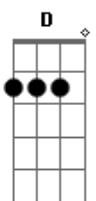

```
E|-----|
B|-----|
G|-----4-4-4-7-7-7-----|
D|--7-7-7-----5-5-5-5-5-0-0-0-0-0-7-7-7-7-7-----|
A|-----|
E|-----|
```

A Bm D G
You're on the road
          D   A

But you've got no destination
          A Bm D G

You're in the mud
          D   A

In the maze of her imagination
          A Bm D G

The love is done
          D   A

Even if that doesn't ring true
          A Bm D G

You've been all over
          D   A

And it's been all over you

A Bm D G
It's a beautiful day
          D   A
Don't let it get away
          A Bm D G D A

A beautiful day

Gbm G
Touch me
          D   A
Take me to that other place
          Gbm G

Teach me
          D   A Bm D G D A

I know I'm not a hopeless case

```
E|-9-9-9-7-9-10-----10-10-10-9-10-9-7-9-7-9-7-|
B|-----8-8-8-8-8-----|
G|-----|
D|-----|
A|-----|
E|-----|
```

Em
See the world in green and blue
          D

See time move right in front of you
          Em G

See the canyons broken by cloud
          D

See the tuna fleets clearing the sea out
          Em G

See the Bedouin fires at night
          D

See the oil fields at first light
          Em G

And see the bird with a leaf in her mouth
          D   A

After the flood all the colors came out

A Bm D G
It's a beautiful day
          D   A

Don't let it get away
          A Bm D G D A

A beautiful day

Gbm G
Touch me
          D   A
Take me to that other place
          Gbm G

Teach me
          D   A

I know I'm not a hopeless case

A   Bm   D   G
What you don't have you don't need it now
          D   A

What you don't know you can feel it somehow
          A   Bm   D   G

What you don't have you don't need it now
          D   A

Don't need it now
          A Bm D G D A

Was a beautiful day
          A Bm D G D A

Was a beautiful day

```
E|-9-9-9-7-9-10-----10-10-10-9-10-9-7-9-7-9-7-|
B|-----8-8-8-8-8-----|
G|-----|
D|-----|
A|-----|
E|-----|
```

Acordes

© ukulele-chords.com