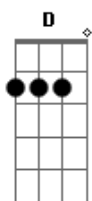

E|-----|
B|-----|
G|-----4-4-4-7-7-7-----|
D|--7-7-7-----5-5-5-5-5-0-0-0-0-0-7-7-7-7-7-----|
A|-----|
E|-----|

A Bm D G
You're on the road
D A
But you've got no destination
A Bm D G

You're in the mud
D A

In the maze of her imagination
A Bm D G

The love is done
D A

Even if that doesn't ring true
A Bm D G

You've been all over
D A

And it's been all over you

A Bm D G
It's a beautiful day
D A
Don't let it get away
A Bm D G D A

A beautiful day

Gbm G
Touch me
D A
Take me to that other place
Gbm G

Teach me
D A A Bm D G D A

I know I'm not a hopeless case

E|-9-9-9-7-9-10-----10-10-10-9-10-9-7-9-7-9-7-|
B|-----8-8-8-8-8-----|
G|-----|
D|-----|
A|-----|
E|-----|

Em
See the world in green and blue
D
See time move right in front of you
Em G
See the canyons broken by cloud
D
See the tuna fleets clearing the sea out
Em G
See the Bedouin fires at night
D
See the oil fields at first light
Em G
And see the bird with a leaf in her mouth
D A
After the flood all the colors came out

A Bm D G
It's a beautiful day
D A
Don't let it get away
A Bm D G D A

A beautiful day

Gbm G
Touch me
D A
Take me to that other place
Gbm G

Teach me
D A

I know I'm not a hopeless case

A Bm D G
What you don't have you don't need it now
D A
What you don't know you can feel it somehow
A Bm D G
What you don't have you don't need it now
D A
Don't need it now
A Bm D G D A
Was a beautiful day
A Bm D G D A
Was a beautiful day

E|-9-9-9-7-9-10-----10-10-10-9-10-9-7-9-7-9-7-|
B|-----8-8-8-8-8-----|
G|-----|
D|-----|
A|-----|
E|-----|

Acordes