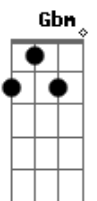

U2 - Beautiful Day

Tom: D
 Intro: A Bm D G D A
 A Bm D G D A

The heart is a bloom
 D A
 Shoots up through the stony ground
 A Bm D G

There's no room
 D A
 No space to rent in this town
 A Bm D G

You're out of luck
 D A

E|-9-9-9-7-9-10-----10-10-10-9-10-9-7-9-7-7-|
 B|-----8-8-8-8-8-----|
 G|-----|
 D|-----|
 A|-----|
 E|-----|

Acordes

© ukulele-chords.com

© ukulele-chords.com

© ukulele-chords.com

© ukulele-chords.com

© ukulele-chords.com