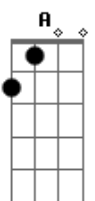

© ukulele-chords.com