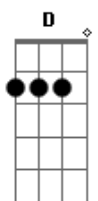

E|-----|
B|-----|
G|-----4-4-4-7-7-7-----|
D|--7-7-7-----5-5-5-5-5-0-0-0-0-7-7-7-7-7-----|
A|-----|
E|-----|

A Bm D G
You're on the road
D A
But you've got no destination
A Bm D G

You're in the mud
D A
In the maze of her imagination
A Bm D G

The love is done
D A
Even if that doesn't ring true
A Bm D G

You've been all over
D A
And it's been all over you

A Bm D G
It's a beautiful day
D A
Don't let it get away
A Bm D G D A

A beautiful day

Gbm G
Touch me
D A
Take me to that other place
Gbm G

Teach me
D A A Bm D G D A
I know I'm not a hopeless case

E|-9-9-9-7-9-10-----10-10-10-9-10-9-7-9-7-7-|
B|-----8-8-8-8-8-----|
G|-----|
D|-----|
A|-----|
E|-----|

Em
See the world in green and blue
D
See time move right in front of you
Em G
See the canyons broken by cloud
D
See the tuna fleets clearing the sea out
Em G
See the Bedouin fires at night
D
See the oil fields at first light
Em G
And see the bird with a leaf in her mouth
D A
After the flood all the colors came out

A Bm D G
It's a beautiful day
D A
Don't let it get away
A Bm D G D A

A beautiful day

Gbm G
Touch me
D A
Take me to that other place
Gbm G

Teach me
D A
I know I'm not a hopeless case

A Bm D G
What you don't have you don't need it now
D A
What you don't know you can feel it somehow
A Bm D G
What you don't have you don't need it now
D A
Don't need it now
A Bm D G D A
Was a beautiful day
A Bm D G D A
Was a beautiful day

E|-9-9-9-7-9-10-----10-10-10-9-10-9-7-9-7-7-|
B|-----8-8-8-8-8-----|
G|-----|
D|-----|
A|-----|
E|-----|

Acordes

© ukulele-chords.com