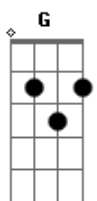

© ukulele-chords.com