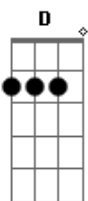

© ukulele-chords.com