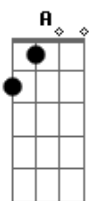

If you tear yourself in two again.
A A A A D2 D D2 D

If I could, yes I would
A A A A

If I could, I would let it go.
D2 D D2 D

Surrender, dislocate.
A A A A D2 D D2 D

A A A A D2 D D2 D

If I could throw this lifeless
ASus4 A A A

Life-line to the wind.
D2 D D2 D

Leave this heart of clay,
D D A A

See you walk, walk away,
A A D2 D

Into the night.
D D A A

And through the rain.
A A D2 D

Into the half-light,
D D A A

And through the flame.
A A D2 D D2 D

If I could throw myself,
set your spirit free.
I'd lead your heart away,
See you break, break away
Into the light.
And to the day.

(Here, suggested start jamming with regular A and D chords)
Hoo, hoo Hoo, hoo Hoo, hoo.
A D

Hoo, hoo Hoo, hoo Hoo, hoo.

A D
To let it go,
A

And so to fade away.
D

To let it go,
A

And so fade away.
D

I'm wide awake.

I'm wide awake. A wide awake,
G E

(Now switch back to chords from intro)

I'm not sleeping.
D2 A A

Oh, no, no.

If you should ask then maybe
They tell you what I would say.
True colors fly in blue and black,
Bruised silken skies and burning flag.
Colors crash, collide in blood shot eyes.
A D (Once again, regular chords now)

Hoo, hoo Hoo, hoo Hoo, hoo.
A D

If I could, you know I would.

If I could, I would let it go.
This desparation.
Dislocation.
Separation.
Condemnation.
Revelation.
Temptation.
Isolation.
Desolation.

Let it go,
And so to fade away.
To let it go,
And so fade away.
Oh, no
I'm wide awake.
I'm wide awake.
I'm not sleeping.
Oh, no no

CHORD FORMATIONS

A x 0 2 2 3 x
A x 0 2 2 2 x
D2 x x 0 2 3 x
D x x 0 2 3 2

Acordes