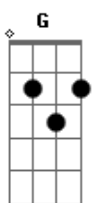

U2 - Bad

Tom: D
Intro: (and also MAIN riff Edge plays, simplified a little)

Now, the chords appear below the words. I suggest you use tab above for the main verse, but you can always try it with the chord formations at the end of this file to get a more acoustic feel.

A A A A D2 D D2 D

If I could throw this lifeless
ASus4 A A A

Life-line to the wind.
D2 D D2 D

Leave this heart of clay,
D D A A

See you walk, walk away,
A A D2 D

Into the night.
D D A A

And through the rain.
A A D2 D

Into the half-light,
D D A A

And through the flame.
A A D2 D D2 D

If I could throw myself,
set your spirit free.
I'd lead your heart away,
See you break, break away
Into the light.
And to the day.

(Here, suggested start jamming with regular A and D chords)
Hoo, hoo Hoo, hoo Hoo, hoo.
A D

CHORD FORMATIONS

A x 0 2 2 3 x
A x 0 2 2 2 x
D2 x x 0 2 3 x
D x x 0 2 3 2

Acordes

© ukulele-chords.com

© ukulele-chords.com

© ukulele-chords.com

© ukulele-chords.com