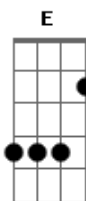

U2 - Bad

Tom: D
Intro: (and also MAIN riff Edge plays, simplified a little)

Now, the chords appear below the words. I suggest you use tab above for the main verse, but you can always try it with the chord formations at the end of this file to get a more acoustic feel.

A A A A D2 D D2 D

If I could throw this lifeless
ASus4 A A A

Life-line to the wind.
D2 D D2 D

Leave this heart of clay,
D D A A

See you walk, walk away,
A A D2 D

Into the night.
D D A A

And through the rain.
A A D2 D

Into the half-light,
D D A A

And through the flame.
A A D2 D D2 D

If I could throw myself,
set your spirit free.
I'd lead your heart away,
See you break, break away
Into the light.
And to the day.

(Here, suggested start jamming with regular A and D chords)
Hoo, hoo Hoo, hoo Hoo, hoo.
A D

CHORD FORMATIONS

A x 0 2 2 3 x
A x 0 2 2 2 x
D2 x x 0 2 3 x
D x x 0 2 3 2

Acordes

© ukulele-chords.com

© ukulele-chords.com

© ukulele-chords.com

© ukulele-chords.com