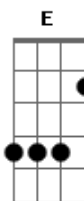

© ukulele-chords.com