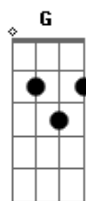

U2 - Bad

Tom: D
Intro: (and also MAIN riff Edge plays, simplified a little)

Now, the chords appear below the words. I suggest you use tab above for the main verse, but you can always try it with the chord formations at the end of this file to get a more acoustic feel.

A A A A D2 D D2 D

If I could throw this lifeless
ASus4 A A A

Life-line to the wind.
D2 D D2 D

Leave this heart of clay,
D D A A

See you walk, walk away,
A A D2 D

Into the night.
D D A A

And through the rain.
A A D2 D

Into the half-light,
D D A A

And through the flame.
A A D2 D D2 D

If I could throw myself,
set your spirit free.
I'd lead your heart away,
See you break, break away
Into the light.
And to the day.

(Here, suggested start jamming with regular A and D chords)
Hoo, hoo Hoo, hoo Hoo, hoo.
A D

CHORD FORMATIONS

A x 0 2 2 3 x
A x 0 2 2 2 x
D2 x x 0 2 3 x
D x x 0 2 3 2

Acordes

© ukulele-chords.com

© ukulele-chords.com

© ukulele-chords.com

© ukulele-chords.com