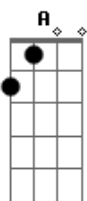

If you tear yourself in two again.
A A A A D2 D D2 D

If I could, yes I would
A A A A

If I could, I would let it go.
D2 D D2 D

Surrender, dislocate.
A A A A D2 D D2 D

A A A A D2 D D2 D

If I could throw this lifeless
ASus4 A A A

Life-line to the wind.
D2 D D2 D

Leave this heart of clay,
D D A A

See you walk, walk away,
A A D2 D

Into the night.
D D A A

And through the rain.
A A D2 D

Into the half-light,
D D A A

And through the flame.
A A D2 D D2 D

If I could throw myself,
set your spirit free.
I'd lead your heart away,
See you break, break away
Into the light.
And to the day.

(Here, suggested start jamming with regular A and D chords)
Hoo, hoo Hoo, hoo Hoo, hoo.
A D

Hoo, hoo Hoo, hoo Hoo, hoo.

A D

To let it go,
A

And so to fade away.
D

To let it go,
A

And so fade away.
D

I'm wide awake.

I'm wide awake. A wide awake,
G E

(Now switch back to chords from intro)

I'm not sleeping.
D2 A A

Oh, no, no.

If you should ask then maybe
They tell you what I would say.
True colors fly in blue and black,
Bruised silken skies and burning flag.
Colors crash, collide in blood shot eyes.
A D (Once again, regular chords now)

Hoo, hoo Hoo, hoo Hoo, hoo.
A D

If I could, you know I would.

If I could, I would let it go.
This desparation.
Dislocation.
Separation.
Condemnation.
Revelation.
Temptation.
Isolation.
Desolation.

Let it go,
And so to fade away.
To let it go,
And so fade away.
Oh, no
I'm wide awake.
I'm wide awake.
I'm not sleeping.
Oh, no no

CHORD FORMATIONS

A x 0 2 2 3 x
A x 0 2 2 2 x
D2 x x 0 2 3 x
D x x 0 2 3 2

Acordes