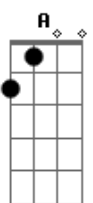

If you tear yourself in two again.
A A A A D2 D D2 D

If I could, yes I would
A A A A

If I could, I would let it go.
D2 D D2 D

Surrender, dislocate.
A A A A D2 D D2 D

A A A A D2 D D2 D

If I could throw this lifeless
ASus4 A A A

Life-line to the wind.
D2 D D2 D

Leave this heart of clay,
D D A A

See you walk, walk away,
A A D2 D

Into the night.
D D A A

And through the rain.
A A D2 D

Into the half-light,
D D A A

And through the flame.
A A D2 D D2 D

If I could throw myself,
set your spirit free.
I'd lead your heart away,
See you break, break away
Into the light.
And to the day.

(Here, suggested start jamming with regular A and D chords)
Hoo, hoo Hoo, hoo Hoo, hoo.
A D

Hoo, hoo Hoo, hoo Hoo, hoo.

A D
To let it go,
A

And so to fade away.
D

To let it go,
A

And so fade away.
D

I'm wide awake.

I'm wide awake. A wide awake,
G E

(Now switch back to chords from intro)

I'm not sleeping.
D2 A A

Oh, no, no.

If you should ask then maybe
They tell you what I would say.
True colors fly in blue and black,
Bruised silken skies and burning flag.
Colors crash, collide in blood shot eyes.
A D (Once again, regular chords now)

Hoo, hoo Hoo, hoo Hoo, hoo.
A D

If I could, you know I would.

If I could, I would let it go.
This desparation.
Dislocation.
Separation.
Condemnation.
Revelation.
Temptation.
Isolation.
Desolation.

Let it go,
And so to fade away.
To let it go,
And so fade away.
Oh, no
I'm wide awake.
I'm wide awake.
I'm not sleeping.
Oh, no no

CHORD FORMATIONS

A x 0 2 2 3 x
A x 0 2 2 2 x
D2 x x 0 2 3 x
D x x 0 2 3 2

Acordes

© ukulele-chords.com