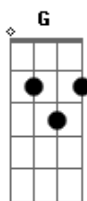

U2 - Bad

Tom: D
Intro: (and also MAIN riff Edge plays, simplified a little)

Now, the chords appear below the words. I suggest you use tab above for the main verse, but you can always try it with the chord formations at the end of this file to get a more acoustic feel.

A A A A D2 D D2 D

If I could throw this lifeless
ASus4 A A A

Life-line to the wind.
D2 D D2 D

Leave this heart of clay,
D D A A

See you walk, walk away,
A A D2 D

Into the night.
D D A A

And through the rain.
A A D2 D

Into the half-light,
D D A A

And through the flame.
A A D2 D D2 D

If I could throw myself,
set your spirit free.
I'd lead your heart away,
See you break, break away
Into the light.
And to the day.

(Here, suggested start jamming with regular A and D chords)
Hoo, hoo Hoo, hoo Hoo, hoo.
A D

CHORD FORMATIONS

A x 0 2 2 3 x
A x 0 2 2 2 x
D2 x x 0 2 3 x
D x x 0 2 3 2

Acordes

© ukulele-chords.com

© ukulele-chords.com

© ukulele-chords.com

© ukulele-chords.com