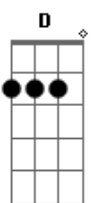

© ukulele-chords.com