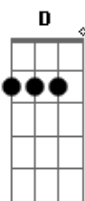

© ukulele-chords.com