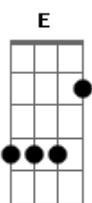

U2 - Bad

Tom: D
Intro: (and also MAIN riff Edge plays, simplified a little)

Now, the chords appear below the words. I suggest you use tab above for the main verse, but you can always try it with the chord formations at the end of this file to get a more acoustic feel.

Into the half-light,
D D A A

And through the flame.
A A D2 D D2 D

If I could throw myself,
set your spirit free.
I'd lead your heart away,
See you break, break away
Into the light.
And to the day.

(Here, suggested start jamming with regular A and D chords)
Hoo, hoo Hoo, hoo Hoo, hoo.
A D

Hoo, hoo Hoo, hoo Hoo, hoo.

A D
To let it go,
A

And so to fade away.
D

To let it go,
A

And so fade away.
D

I'm wide awake.

I'm wide awake. A wide awake,
G E

(Now switch back to chords from intro)

CHORD FORMATIONS

A x 0 2 2 3 x
A x 0 2 2 2 x
D2 x x 0 2 3 x
D x x 0 2 3 2

Acordes

© ukulele-chords.com

© ukulele-chords.com

© ukulele-chords.com

© ukulele-chords.com