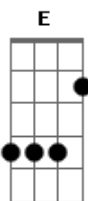

U2 - Bad

Tom: D
Intro: (and also MAIN riff Edge plays, simplified a little)

Now, the chords appear below the words. I suggest you use tab above for the main verse, but you can always try it with the chord formations at the end of this file to get a more acoustic feel.

A A A A D2 D D2 D

If I could throw this lifeless
ASus4 A A A

Life-line to the wind.
D2 D D2 D

Leave this heart of clay,
D D A A

See you walk, walk away,
A A D2 D

Into the night.
D D A A

And through the rain.
A A D2 D

Into the half-light,
D D A A

And through the flame.
A A D2 D D2 D

If I could throw myself,
set your spirit free.
I'd lead your heart away,
See you break, break away
Into the light.
And to the day.

(Here, suggested start jamming with regular A and D chords)
Hoo, hoo Hoo, hoo Hoo, hoo.
A D

CHORD FORMATIONS

A x 0 2 2 3 x
A x 0 2 2 2 x
D2 x x 0 2 3 x
D x x 0 2 3 2

Acordes

© ukulele-chords.com

© ukulele-chords.com

© ukulele-chords.com

© ukulele-chords.com