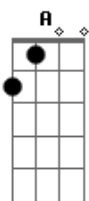

If you tear yourself in two again.
A A A A D2 D D2 D

If I could, yes I would
A A A A

If I could, I would let it go.
D2 D D2 D

Surrender, dislocate.
A A A A D2 D D2 D

A A A A D2 D D2 D

If I could throw this lifeless
ASus4 A A A

Life-line to the wind.
D2 D D2 D

Leave this heart of clay,
D D A A

See you walk, walk away,
A A D2 D

Into the night.
D D A A

And through the rain.
A A D2 D

Into the half-light,
D D A A

And through the flame.
A A D2 D D2 D

If I could throw myself,
set your spirit free.
I'd lead your heart away,
See you break, break away
Into the light.
And to the day.

(Here, suggested start jamming with regular A and D chords)
Hoo, hoo Hoo, hoo Hoo, hoo.
A D

Hoo, hoo Hoo, hoo Hoo, hoo.

A D

To let it go,
A

And so to fade away.
D

To let it go,
A

And so fade away.
D

I'm wide awake.

I'm wide awake. A wide awake,
G E

(Now switch back to chords from intro)

I'm not sleeping.
D2 A A

Oh, no, no.

If you should ask then maybe
They tell you what I would say.
True colors fly in blue and black,
Bruised silken skies and burning flag.
Colors crash, collide in blood shot eyes.
A D (Once again, regular chords now)

Hoo, hoo Hoo, hoo Hoo, hoo.
A D

If I could, you know I would.

If I could, I would let it go.
This desparation.
Dislocation.
Separation.
Condemnation.
Revelation.
Temptation.
Isolation.
Desolation.

Let it go,
And so to fade away.
To let it go,
And so fade away.
Oh, no
I'm wide awake.
I'm wide awake.
I'm not sleeping.
Oh, no no

CHORD FORMATIONS

A x 0 2 2 3 x
A x 0 2 2 2 x
D2 x x 0 2 3 x
D x x 0 2 3 2

Acordes