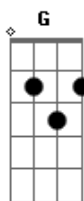

© ukulele-chords.com