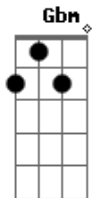

© ukulele-chords.com

You say you'll give me a highway with no one on it
A D A D
Treasure just to look upon it all the riches in the night
A D A D
You say you'll give me eyes on a moon of blindness
A D A D
A river in a time of dryness a harbour in the tempest

Gbm D
All the promises we make
Gbm D
From the cradle to the grave (riff 3) D A D
(A D A D)
When all I want is you

A D A D
You say you want a diamond ring of gold
A D A D
Your story to remain untold your love not to grow cold

Gbm D
All the promises we break
Gbm D
From the cradle to the grave (riff 3) D A D
A D A D
When all I want is you
(A D)
All I want is you(4xs)

(solo) A D

(riff 3 - 4x)
You...All I want is
You...All I need is

(solo)