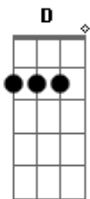

|----- PRE CHORUS -----|

Em G
True love never can be rent
Bm A
But only true love can keep beauty innocent

|----- CHORUS -----|

G A
I could never take a chance
G A
Of losing love to find romance
G A
In the mysterious distance
G Gb
Between a man and a woman

G A
No I could never take a chance
G A
'Cos I could never understand
G A
The mysterious distance
G Gb
Between a man and a woman

|----- REPETE ACORDES DA PARTE I -----|

You can run from love
And if it's really love it will find you
Catch you by the heel
But you can't be numb for love
The only pain is to feel nothing at all
How can I hurt when I'm holding you?

|----- CHORUS -----|

Em A
Brown eyed girl across the street
Em
On rue Saint Divine
A
I thought this is the one for me
G
But she was already mine
Gb
You were already mine?

|----- REPETE ACORDES DA PARTE I -----|

Little sister
I've been sleeping in the street again
Like a stray dog
Little sister
I've been trying to feel complete again
But you're gone and so is God

|----- REPETE ACORDES DO PRE CHORUS -----|

The soul needs beauty for a soul mate
When the soul wants? the soul waits ?

|----- CHORUS -----|

G A
No I could never take a chance
G A
Of losing love to find romance
G A
In the mysterious distance
G Gb
Between a man and a woman

G A
For love and sex and faith and fear
G A
And all the things that keep us here
G A
The mysterious distance
G Gb
Between a man and a woman

Bm
You See?
Bm A
You See?
G Gb Bm
How can I hurt when I'm holding you?

Acordes