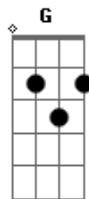

G A
No I could never take a chance
G A
'Cos I could never understand
G A
The mysterious distance
G Gb
Between a man and a woman

|----- REPETE ACORDES DA PARTE I -----|

You can run from love
And if it's really love it will find you
Catch you by the heel
But you can't be numb for love
The only pain is to feel nothing at all
How can I hurt when I'm holding you?

|----- CHORUS -----|

G A
No I could never take a chance
G A
Of losing love to find romance
G A
In the mysterious distance
G Gb
Between a man and a woman

G A
For love and sex and faith and fear
G A
And all the things that keep us here
G A
The mysterious distance
G Gb
Between a man and a woman

Bm
You See?
Bm A
You See?
G Gb Bm
How can I hurt when I'm holding you?

Acordes

© ukulele-chords.com

© ukulele-chords.com

© ukulele-chords.com

© ukulele-chords.com

© ukulele-chords.com

© ukulele-chords.com