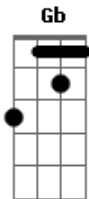

|----- CHORUS -----|

G A
No I could never take a chance
G A
Of losing love to find romance
G A
In the mysterious distance
G Gb
Between a man and a woman

G A
For love and sex and faith and fear
G A
And all the things that keep us here
G A
The mysterious distance
G Gb
Between a man and a woman

Bm
You See?
Bm A
You See?
G Gb Bm
How can I hurt when I'm holding you?

Acordes

© ukulele-chords.com

© ukulele-chords.com

© ukulele-chords.com

© ukulele-chords.com

© ukulele-chords.com

© ukulele-chords.com