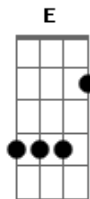

G A
No I could never take a chance
G A
'Cos I could never understand
G A
The mysterious distance
G Gb
Between a man and a woman

|----- REPETE ACORDES DA PARTE I -----|

You can run from love
And if it's really love it will find you
Catch you by the heel
But you can't be numb for love
The only pain is to feel nothing at all
How can I hurt when I'm holding you?

|----- CHORUS -----|

G A
No I could never take a chance
G A
Of losing love to find romance
G A
In the mysterious distance
G Gb
Between a man and a woman

G A
For love and sex and faith and fear
G A
And all the things that keep us here
G A
The mysterious distance
G Gb
Between a man and a woman

Bm
You See?
Bm A
You See?
G Gb Bm
How can I hurt when I'm holding you?

Acordes

© ukulele-chords.com

© ukulele-chords.com

© ukulele-chords.com

© ukulele-chords.com

© ukulele-chords.com

© ukulele-chords.com