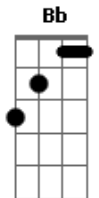

Tyrone Wells - Already Fallin

Tom: **F**
Intro: **F**

I hear them say
F
 You should take your time
 Love's a crooked line you are **C**
Bb **C**
 Just at the start with your whole life to come.

F
 But I know how I feel
C
 I know this is real you are
Bb **C**
 All that I want so I can't help but run
F **C**
 There goes my heart, there goes my head
Bb **C**
 That was the edge and I'm already falling
F **C**
 It happened so fast, like shattering glass
Bb **C**
 A beautiful crash, I'm already falling
Bb **C** **Bb C**
 I'm already falling, I'm already falling

F
 Every time I see You
C
 I can't believe my eyes
Bb
 Your beauty runs deep
C
 All the way to your soul

F **C**

I cannot pretend I'm indifferent when I
Bb **C**
 Watch every move everywhere that you go
F **C**
 There goes my heart, there goes my head
Bb **C**
 That was the edge and I'm already falling
F **C**
 It happened so fast, like shattering glass
Bb **C**
 A beautiful crash, I'm already falling
Bb **C** **Bb C**
 I'm already falling, I'm already falling

F **C**
 There goes my heart, there goes my head
Bb **C**
 That was the edge and I'm already falling
F **C**
 It happened so fast, like shattering glass
Bb **C**
 A beautiful crash, I'm already falling
Bb **C** **Bb C**
 I'm already falling, I'm already falling

Bb **C**
 I'm already falling (falling for your love)

Acordes

© ukulele-chords.com

© ukulele-chords.com

© ukulele-chords.com

© ukulele-chords.com