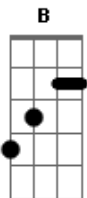

Type O Negative - Love You To Death

Tom: B

Intro: Abm Db

Abm Db
In her place one hundred candles burning

Abm Db
As salty sweat drips from her breast

Abm Db
Her hips move and I can feel what they're sayin' swaying'

Abm Db
They say the beast inside of me's gonna get ya get ya yeah

Abm Db
Yeah

(Abm Db)

Abm Db
I beg to serve your wish is my law

Abm Db
Now close those eyes and let me love you to death

Abm Db
Shall I prove I mean what I'm sayin' beggin'

Abm Db
I say the beast inside of me's gonna get ya get ya yeah

(Bb F Ab Eb)

Bb F
Ah

Eb
Let me love you to

Bb F
Ah

Eb
Let me love you to

Abm Db
Death

Abm Db
To death

(B B Gb)

E B B Gb
Am I good enough for you?

E B B
Am I?

Gb
For you?

E B B
Am I good enough

Gb
For you?

Acordes

© ukulele-chords.com