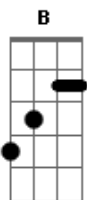

Type O Negative - Love You To Death

Tom: B

Intro: Abm Db

Abm Db
In her place one hundred candles burning
Abm Db
As salty sweat drips from her breast
Abm Db
Her hips move and I can feel what they're sayin' swaying'
Abm Db
They say the beast inside of me's gonna get ya get ya get
Abm Db
Yeah
(Abm Db)

Abm Db
Black lipstick stains her glass of red wine
Abm Db
I am your servant may I light your cigarette?
Abm Db
Those lips smooth yeah I can feel what you're sayin' prayin'
Abm Db
They say the beast inside of me's gonna get ya get ya yeah
Abm Db
Yeah
(Abm Db)

Abm Db
I beg to serve your wish is my law
Abm Db
Now close those eyes and let me love you to death

Abm Db
Shall I prove I mean what I'm sayin' beggin'
Abm Db
I say the beast inside of me's gonna get ya get ya yeah
(Bb F Ab Eb)

Bb F
Ah
Eb
Let me love you to
Bb F
Ah
Eb
Let me love you to

Abm Db
Death
Abm Db
To death
(B B Gb)

E B B Gb
Am I good enough for you?
E B B
Am I?
Gb
For you?

E B B
Am I good enough
Gb
For you?

Acordes