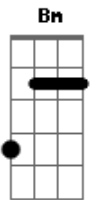

© ukulele-chords.com