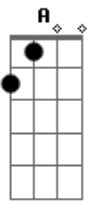

Type O Negative - Anesthesia

tom:
A
Like a flash of light in an endless night
F A
Life is trapped between two black entities
G Gb
'Cause when you trust someone, illusion has begun
F A
No way to prepare, impending despair
(F A)
F A
Did one say so cruel, "'Tis better to love than lose."
F A
Ignorance is bliss - wish not knew your kiss
G Gb
So many times been burned, this lesson goes unlearned
F A
Remember desire only fuels the fire - liar
(F A)
(F A)
(F A)
(F A)
F A
Betwixt birth and death, every breath regret
F A
I pity the living, envy for the dead
G Gb
Emotionally stunned, in defense, I'm numb
F A
I'd rather not care than to be aware - be scared
A B C B
I don't need love
A B C B
I don't need love

A B C B
I don't need love
A B C A
I don't need love
(A B G)
(A B G)
(A B G)
(A B G)
A B G
Are ten thousand tears worth a single smile?
A B G
When you give an inch, will they take a mile?
A B G
Longing for the past but dreading the future
A B G
If not being used, well then you're a user and a loser
(A B C B)
(A B C B)
(A B C B)
A B G
World renowned failure at both death and life
A B G
Given nothingness, purgatory blight
A B G
To run and hide, a cowardly procedure
A B G
Options exhausted, except for anesthesia - anesthesia
Em Bm Bbm Am
I don't feel anything, anything
Em Bm Bbm Am
I don't feel anything, anything
Em Bm Bbm Am
I don't feel anything, anything
Em Bm Bbm Am
I don't feel anything, anything, anything, anything
No

Acordes

© ukulele-chords.com