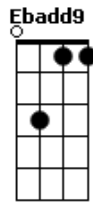

ukulele-chords.com