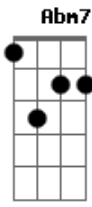

© ukulele-chords.com