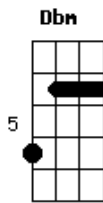

© ukulele-chords.com