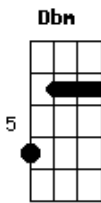

© ukulele-chords.com