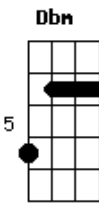

© ukulele-chords.com