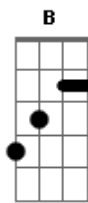

© ukulele-chords.com