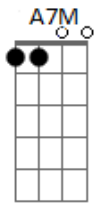

Tyler Burkhart - Just How I Love You

Tom: E

Intro: Dbm7

E Dbm7 B
Dbm7
E Dbm7 B

E A7M B
When you're packing up i miss you

E A7M B
Will you write me when you're gone?

E A7M B
Well i wonder what the beach looks like in this snow

E A7M B
Well i'm stalling, yeah i know

Dbm B Bbm A
How to say just how i'll miss you?

Dbm B Bbm
Does it have to be that bad?

A
Oh that bad

E A7M B
I'll be there when you're crying

E A7M B
I'll give you both my hands

E A7M B
And i'll listen when you feel that your heart

E A7M B
Has seen more than it can stand

Dbm B Bbm A
Couldn't say just how i love you

Dbm B Bbm
Doesn't have to be so sad

A
Oh so sad

(A)

(E Dbm7 B) (4x)

(E)

Acordes

© ukulele-chords.com