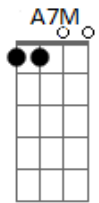

Tyler Burkhart - Just How I Love You

Tom: E

Intro: Dbm7

E Dbm7 B
Dbm7
E Dbm7 B

E A7M B
When you're packing up i miss you

E A7M B
Will you write me when you're gone?

E A7M B
Well i wonder what the beach looks like in this snow

E A7M B
Well i'm stalling, yeah i know

Dbm B Bbm A
How to say just how i'll miss you?

Dbm B Bbm
Does it have to be that bad?

A
Oh that bad

E A7M B
I'll be there when you're crying

E A7M B
I'll give you both my hands

E A7M B
And i'll listen when you feel that your heart

E A7M B
Has seen more than it can stand

Dbm B Bbm A
Couldn't say just how i love you

Dbm B Bbm
Doesn't have to be so sad

A
Oh so sad

(A)

(E Dbm7 B) (4x)

(E)

Acordes

© ukulele-chords.com