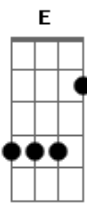

Tyler Burkhart - Just How I Love You

Tom: E

Intro: Dbm7

E Dbm7 B
Dbm7
E Dbm7 B

E A7M B
When you're packing up i miss you

E A7M B
Will you write me when you're gone?

E A7M B
Well i wonder what the beach looks like in this snow

E A7M B
Well i'm stalling, yeah i know

Dbm B Bbm A
How to say just how i'll miss you?

Dbm B Bbm
Does it have to be that bad?

A
Oh that bad

E A7M B
I'll be there when you're crying

E A7M B
I'll give you both my hands

E A7M B
And i'll listen when you feel that your heart

E A7M B
Has seen more than it can stand

Dbm B Bbm A
Couldn't say just how i love you

Dbm B Bbm
Doesn't have to be so sad

A
Oh so sad

(A)

(E Dbm7 B) (4x)

(E)

Acordes

© ukulele-chords.com

© ukulele-chords.com

© ukulele-chords.com

© ukulele-chords.com

© ukulele-chords.com

© ukulele-chords.com

© ukulele-chords.com