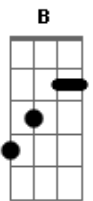

Dbm **B** **Dbm**
You've got a way of getting to me
Gb **Dbm** **B** **Dbm**
You've got a way of getting to me
Dbm **B** **Dbm**
Throw another dime in the devil's keep
Gb **Dbm** **B** **Dbm**
You've got a way of getting to me

[Solo] **Dbm** **B** **Abm4** **A7M**
Dbm **B** **Abm4** **Dbm**

Dbm
I had a heart made out of lead
Dbm
I danced throught the valley of the shadow of death
Dbm **Gb**
There ain't a ghost I'm afraid to see
Dbm
But you've got a way, honey, of getting to me

Dbm **B** **Dbm**
You've got a way of getting to me
Gb **Dbm** **B** **Dbm**
You've got a way of getting to me
Dbm **B** **Dbm**
Throw another dime in the devil's keep
Gb **Dbm** **B** **Dbm**
You've got a way of getting to me

[Solo] **Dbm** **B** **Abm4** **A7M**
Dbm **B** **Abm4** **Dbm**
Dbm **B** **Abm4** **A7M**

Dbm **B** **Abm4** **Dbm**

Dbm
There ain't a bottle that can bring me down
Dbm
I crawl out of the gutter, drink another round
A7M **Gb**
For every nine lives there's nine kinds of hell
Dbm
And a one-look woman got me under her spell

Dbm
And if I ever reach the pearly gates
Dbm
And old St Peter just turns me away
A7M **Gb**
Down to the land of fire and hate
Dbm
You'll be the one last fear I want to face

Dbm **B** **Dbm**
You've got a way of getting to me
Gb **Dbm** **B** **Dbm**
You've got a way of getting to me
Dbm **B** **Dbm**
Throw another dime in the devil's keep
Gb **Dbm** **B** **Dbm**
You've got a way of getting to me

A7M **Gb**
You've got a way
Dbm **B** **Abm** **Dbm**
You've got a way of getting to me
A7M **Gb**
You've got a way
Dbm **B** **Abm** **Dbm**
You've got a way of getting to me

A7M **Gb**
You've got a way
Dbm **B** **Abm** **Dbm**
You've got a way of getting to me
A7M **Gb**
You've got a way
Dbm **B** **Abm** **Dbm**
You've got a way of getting to me

A7M
You've got a way

Acordes

© ukulele-chords.com