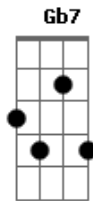

© ukulele-chords.com