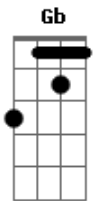

[Solo] **Dbm** **B** **Abm4** **A7M**
Dbm **B** **Abm4** **Dbm**

Dbm
 I had a heart made out of lead
Dbm
 I danced throught the valley of the shadow of death
Dbm **Gb**
 There ain't a ghost I'm afraid to see
Dbm
 But you've got a way, honey, of getting to me

A7M **Gb**
 You've got a way
Dbm **B** **Abm** **Dbm**
 You've got a way of getting to me
A7M **Gb**
 You've got a way
Dbm **B** **Abm** **Dbm**
 You've got a way of getting to me

A7M **Gb**
 You've got a way
Dbm **B** **Abm** **Dbm**
 You've got a way of getting to me
A7M **Gb**
 You've got a way
Dbm **B** **Abm** **Dbm**
 You've got a way of getting to me

A7M
 You've got a way

Acordes

© ukulele-chords.com

© ukulele-chords.com

© ukulele-chords.com

© ukulele-chords.com

© ukulele-chords.com

© ukulele-chords.com