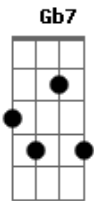

[Solo] **Dbm** **B** **Abm4** **A7M**
Dbm **B** **Abm4** **Dbm**

Dbm
 I had a heart made out of lead
Dbm
 I danced throught the valley of the shadow of death
Dbm **Gb**
 There ain't a ghost I'm afraid to see
Dbm
 But you've got a way, honey, of getting to me

A7M **Gb**
 You've got a way
Dbm **B** **Abm** **Dbm**
 You've got a way of getting to me
A7M **Gb**
 You've got a way
Dbm **B** **Abm** **Dbm**
 You've got a way of getting to me

A7M **Gb**
 You've got a way
Dbm **B** **Abm** **Dbm**
 You've got a way of getting to me
A7M **Gb**
 You've got a way
Dbm **B** **Abm** **Dbm**
 You've got a way of getting to me

A7M
 You've got a way

Acordes

© ukulele-chords.com

© ukulele-chords.com

© ukulele-chords.com

© ukulele-chords.com

© ukulele-chords.com

© ukulele-chords.com