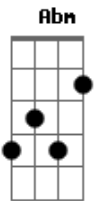

[Solo] **Dbm** **B** **Abm4** **A7M**
Dbm **B** **Abm4** **Dbm**

Dbm
 I had a heart made out of lead
Dbm
 I danced throught the valley of the shadow of death
Dbm **Gb**
 There ain't a ghost I'm afraid to see
Dbm
 But you've got a way, honey, of getting to me

[Solo] **Dbm** **B** **Abm4** **A7M**
Dbm **B** **Abm4** **Dbm**
Dbm **B** **Abm4** **A7M**

Dbm **B** **Abm4** **Dbm**

Dbm
 There ain't a bottle that can bring me down
Dbm
 I crawl out of the gutter, drink another round
A7M **Gb**
 For every nine lives there's nine kinds of hell
Dbm
 And a one-look woman got me under her spell

A7M **Gb**
 You've got a way
Dbm **B** **Abm** **Dbm**
 You've got a way of getting to me
A7M **Gb**
 You've got a way
Dbm **B** **Abm** **Dbm**
 You've got a way of getting to me

A7M **Gb**
 You've got a way
Dbm **B** **Abm** **Dbm**
 You've got a way of getting to me
A7M **Gb**
 You've got a way
Dbm **B** **Abm** **Dbm**
 You've got a way of getting to me

A7M
 You've got a way

Acordes

© ukulele-chords.com

© ukulele-chords.com

© ukulele-chords.com

© ukulele-chords.com

© ukulele-chords.com

© ukulele-chords.com