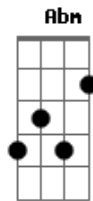

© ukulele-chords.com