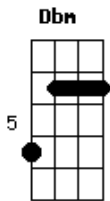

[Solo] **Dbm** **B** **Abm4** **A7M**
Dbm **B** **Abm4** **Dbm**

Dbm
 I had a heart made out of lead
Dbm
 I danced throught the valley of the shadow of death
Dbm **Gb**
 There ain't a ghost I'm afraid to see
Dbm
 But you've got a way, honey, of getting to me

A7M **Gb**
 You've got a way
Dbm **B** **Abm** **Dbm**
 You've got a way of getting to me
A7M **Gb**
 You've got a way
Dbm **B** **Abm** **Dbm**
 You've got a way of getting to me

A7M **Gb**
 You've got a way
Dbm **B** **Abm** **Dbm**
 You've got a way of getting to me
A7M **Gb**
 You've got a way
Dbm **B** **Abm** **Dbm**
 You've got a way of getting to me

A7M
 You've got a way

Acordes

© ukulele-chords.com

© ukulele-chords.com

© ukulele-chords.com

© ukulele-chords.com

© ukulele-chords.com

© ukulele-chords.com