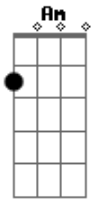

© ukulele-chords.com