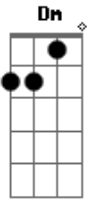

© ukulele-chords.com