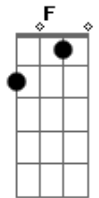

Two Door Cinema Club - Eat That Up Its Good For You

Tom: **F**

It's too late it's too late you've got
and it's...

F
It's too late
It's too late

Gm
You've got another one coming

Dm
And it's going to be the same

(mesmos acordes ao longo dos versos)

Guitarra 1
(1:50-2:20)

Guitarra 2
(2:00-2:20)

OUTRO

F
It's not the same
It's not the same
It's not the same

Am
You're going to tell me that I'm right

Bb
You're going to come back down
And find yourself

F
Where you are again

Guitarra 2

Acordes

© ukulele-chords.com