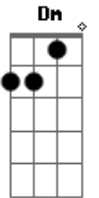

© ukulele-chords.com