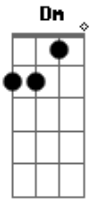

© ukulele-chords.com