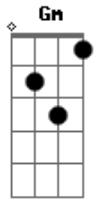

© ukulele-chords.com