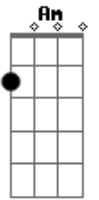

© ukulele-chords.com