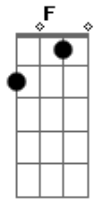

Two Door Cinema Club - Eat That Up Its Good For You

Tom: **F**

It's too late it's too late you've got
and it's...

F

It's too late
It's too late

Gm
You've got another one coming

Dm
And it's going to be the same

(mesmos acordes ao longo dos versos)

Guitarra 1
(1:50-2:20)

Guitarra 2
(2:00-2:20)

OUTRO

F

It's not the same
It's not the same
It's not the same

Am
You're going to tell me that I'm right

Bb
You're going to come back down
And find yourself

F
Where you are again

Guitarra 2

Acordes

© ukulele-chords.com