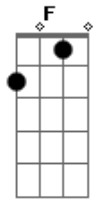

Two Door Cinema Club - Eat That Up Its Good For You

Tom: **F**

It's too late it's too late you've got
and it's...

F
It's too late
It's too late

Gm
You've got another one coming

Dm
And it's going to be the same

(mesmos acordes ao longo dos versos)

Guitarra 1
(1:50-2:20)

Guitarra 2
(2:00-2:20)

OUTRO

F
It's not the same
It's not the same
It's not the same

Am
You're going to tell me that I'm right

Bb
You're going to come back down
And find yourself

F
Where you are again

Guitarra 2

Acordes

© ukulele-chords.com