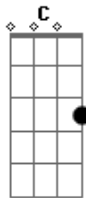

© ukulele-chords.com