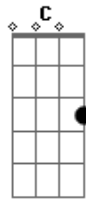

© ukulele-chords.com