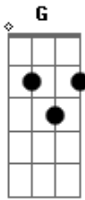

Two Door Cinema Club - Cigarettes In The Theatre

Tom: G
Intro: Am C G D Am C G D

Am C
It starts in the theatre
G D
A night of encounters
Am C
If I hadn't been there
G (bate D só para baixo)
If not for a cigarette

Am C G D
And you could see it change
Am
Look past the blinding light
C G D
Look past the blinding light
Am C G D
Just keep talking on
Am
Tell me your favourite things

C G D
Tell me your favourite things
Am C G D
Difference in opinion was never an issue
Am C
Collect all your questions
G (bate D só para baixo)
'Cause this time we've all night

Am C G D
And you could see it change
Am
Look past the blinding light
C G D
Look past the blinding light
Am C G D
Just keep talking on
Am
Tell me your favourite things
C G D
Tell me your favourite things

Acordes