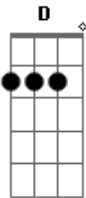

© ukulele-chords.com