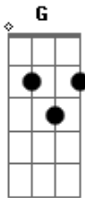

Two Door Cinema Club - Cigarettes In The Theatre

Tom: G
Intro: Am C G D Am C G D

Am C
It starts in the theatre
G D
A night of encounters
Am C
If I hadn't been there
G (bate D só para baixo)
If not for a cigarette

Am C G D
And you could see it change
Am
Look past the blinding light
C G D
Look past the blinding light
Am C G D
Just keep talking on
Am
Tell me your favourite things

C G D
Tell me your favourite things
Am C G D
Difference in opinion was never an issue
Am C
Collect all your questions
G (bate D só para baixo)
'Cause this time we've all night

Am C G D
And you could see it change
Am
Look past the blinding light
C G D
Look past the blinding light
Am C G D
Just keep talking on
Am
Tell me your favourite things
C G D
Tell me your favourite things

Acordes