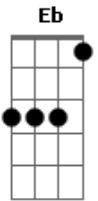

© ukulele-chords.com