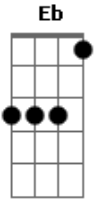

© ukulele-chords.com