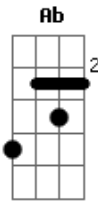

© ukulele-chords.com