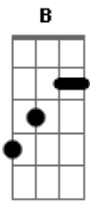

© ukulele-chords.com