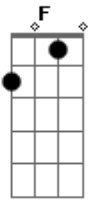

© ukulele-chords.com