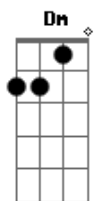

Twinbed - Trouble I'm In

tom:

Intro: Dm F Am G

Dm F
I wanna feel your touch
Am G
It's burning me like an ember
Dm F
Pretending is not enough
Am G
I wanna feel us together
Dm F
So I'm giving in
G F Am
So I'm giving in
G F Am
To the trouble I'm in
G F Am
So I'm giving in
G F Am
To the trouble I'm in

G F G
To the trouble I'm in

[Refrão]

Am F C G
You are, you are my favorite medicine
Am F C G
You are, you are, you're where the ledge began
Am F C G
You are, you are "just one last time again"
Am F C G
You are you are, you are the trouble I'm in
F Am G
You are the trouble I'm in
F Am G
You are the trouble I'm in
[Refrão]
F Am G F G
You are the trouble I'm in

Acordes

© ukulele-chords.com