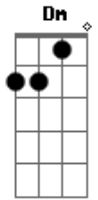

Twinbed - Trouble I'm In

tom:

Intro: Dm F Am G

Dm F
I wanna feel your touch
Am G
It's burning me like an ember
Dm F
Pretending is not enough
Am G
I wanna feel us together
Dm F
So I'm giving in
G F Am
So I'm giving in
G F Am
To the trouble I'm in
G F Am
So I'm giving in
G F Am
To the trouble I'm in

G F G
To the trouble I'm in

[Refrão]

Am F C G
You are, you are my favorite medicine
Am F C G
You are, you are, you're where the ledge began
Am F C G
You are, you are "just one last time again"
Am F C G
You are you are, you are the trouble I'm in
F Am G
You are the trouble I'm in
F Am G
You are the trouble I'm in
[Refrão]
F Am G F G
You are the trouble I'm in

Acordes

© ukulele-chords.com