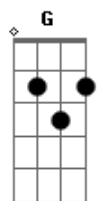

© ukulele-chords.com