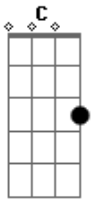

© ukulele-chords.com