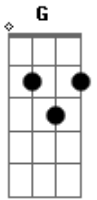

© ukulele-chords.com