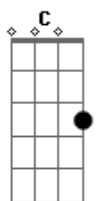

© ukulele-chords.com