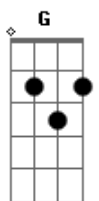

© ukulele-chords.com