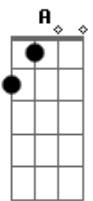

Twin Peaks - Walk To The One You Love

Tom: G

Intro: G G G A G
G G G A G

[Verse]

G Gm A C G
I will let you walk to the one you love

G Gm A C G
I will let you walk to the one you love

C A C G
But who is the one you love?

C A C G
Oh tell me who is the one you love?

[Pre-Chorus]

G G A C G
I would hate to see you walk away

G G A C G
But I won't cry or beg for you to stay

[Solo]

G C A C G
G C A C G

C A C G

If you would use the one you love

G G A C G
I would hate to see you walk away

G G A C G
But I won't cry or beg for you to stay

C A C G
If you would use the one you love

C A C G
You're gonna lose the one you love

G Gm A C G

I will let you walk to the one you love

G Gm A C G
I will let you walk to the one you love

(G G G A G)

(G G G A G)

Acordes

© ukulele-chords.com

© ukulele-chords.com

© ukulele-chords.com

© ukulele-chords.com