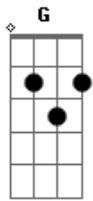

Twin Peaks - Walk To The One You Love

Tom: G

Intro: G G G A G
G G G A G

[Verse]

G Gm A C G
I will let you walk to the one you love

G Gm A C G
I will let you walk to the one you love

C A C G
But who is the one you love?

C A C G
Oh tell me who is the one you love?

[Pre-Chorus]

G G A C G
I would hate to see you walk away

G G A C G
But I won't cry or beg for you to stay

[Solo]

G C A C G
G C A C G

C A C G

If you would use the one you love

G G A C G
I would hate to see you walk away

G G A C G
But I won't cry or beg for you to stay

C A C G
If you would use the one you love

C A C G
You're gonna lose the one you love

G Gm A C G
I will let you walk to the one you love

G Gm A C G
I will let you walk to the one you love

(G G G A G)
(G G G A G)

Acordes

© ukulele-chords.com

© ukulele-chords.com

© ukulele-chords.com

© ukulele-chords.com