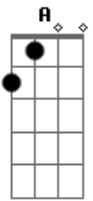

© ukulele-chords.com