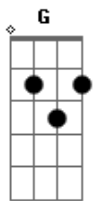

Twin Peaks - Walk To The One You Love

Tom: G

Intro: G G G A G
G G G A G

[Verse]

G Gm A C G
I will let you walk to the one you love

G Gm A C G
I will let you walk to the one you love

C A C G
But who is the one you love?

C A C G
Oh tell me who is the one you love?

[Pre-Chorus]

G G A C G
I would hate to see you walk away

G G A C G
But I won't cry or beg for you to stay

[Solo]

G C A C G
G C A C G

C A C G

If you would use the one you love

G G A C G
I would hate to see you walk away

G G A C G
But I won't cry or beg for you to stay

C A C G
If you would use the one you love

C A C G
You're gonna lose the one you love

G Gm A C G

I will let you walk to the one you love

G Gm A C G
I will let you walk to the one you love

(G G G A G)

(G G G A G)

Acordes

© ukulele-chords.com

© ukulele-chords.com

© ukulele-chords.com

© ukulele-chords.com