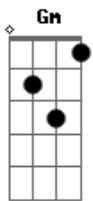

Twin Peaks - Walk To The One You Love

Tom: G

Intro: G G G A G
G G G A G

[Verse]

G Gm A C G
I will let you walk to the one you love

G Gm A C G
I will let you walk to the one you love

C A C G
But who is the one you love?

C A C G
Oh tell me who is the one you love?

[Pre-Chorus]

G G A C G
I would hate to see you walk away

G G A C G
But I won't cry or beg for you to stay

[Solo]

G C A C G
G C A C G

C A C G

If you would use the one you love

G G A C G
I would hate to see you walk away

G G A C G
But I won't cry or beg for you to stay

C A C G
If you would use the one you love

C A C G
You're gonna lose the one you love

G Gm A C G

I will let you walk to the one you love

G Gm A C G
I will let you walk to the one you love

(G G G A G)

(G G G A G)

Acordes

© ukulele-chords.com

© ukulele-chords.com

© ukulele-chords.com

© ukulele-chords.com