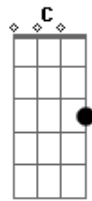

Twin Peaks - Walk To The One You Love

Tom: G

Intro: G G G A G
G G G A G

[Verse]

G Gm A C G
I will let you walk to the one you love

G Gm A C G
I will let you walk to the one you love

C A C G
But who is the one you love?

C A C G
Oh tell me who is the one you love?

[Pre-Chorus]

G G A C G
I would hate to see you walk away

G G A C G
But I won't cry or beg for you to stay

[Solo]

G C A C G
G C A C G

C A C G

If you would use the one you love

G G A C G
I would hate to see you walk away

G G A C G
But I won't cry or beg for you to stay

C A C G
If you would use the one you love

C A C G
You're gonna lose the one you love

G Gm A C G
I will let you walk to the one you love

G Gm A C G
I will let you walk to the one you love

(G G G A G)
(G G G A G)

Acordes

© ukulele-chords.com

© ukulele-chords.com

© ukulele-chords.com

© ukulele-chords.com