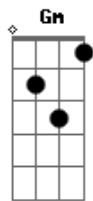

© ukulele-chords.com