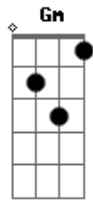

Twin Peaks - Walk To The One You Love

Tom: G

Intro: G G G A G
G G G A G

[Verse]

G Gm A C G
I will let you walk to the one you love

G Gm A C G
I will let you walk to the one you love

C A C G
But who is the one you love?

C A C G
Oh tell me who is the one you love?

[Pre-Chorus]

G G A C G
I would hate to see you walk away

G G A C G
But I won't cry or beg for you to stay

[Solo]

G C A C G
G C A C G

C A C G

If you would use the one you love

G G A C G
I would hate to see you walk away

G G A C G
But I won't cry or beg for you to stay

C A C G
If you would use the one you love

C A C G
You're gonna lose the one you love

G Gm A C G
I will let you walk to the one you love

G Gm A C G
I will let you walk to the one you love

(G G G A G)
(G G G A G)

Acordes

© ukulele-chords.com

© ukulele-chords.com

© ukulele-chords.com

© ukulele-chords.com