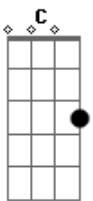

Twin Peaks - Walk To The One You Love

Tom: G

Intro: G G G A G
G G G A G

[Verse]

G Gm A C G
I will let you walk to the one you love

G Gm A C G
I will let you walk to the one you love

C A C G
But who is the one you love?

C A C G
Oh tell me who is the one you love?

[Pre-Chorus]

G G A C G
I would hate to see you walk away

G G A C G
But I won't cry or beg for you to stay

[Solo]

G C A C G
G C A C G

C A C G

If you would use the one you love

G G A C G
I would hate to see you walk away

G G A C G
But I won't cry or beg for you to stay

C A C G
If you would use the one you love

C A C G
You're gonna lose the one you love

G Gm A C G

I will let you walk to the one you love

G Gm A C G
I will let you walk to the one you love

(G G G A G)

(G G G A G)

Acordes

© ukulele-chords.com

© ukulele-chords.com

© ukulele-chords.com

© ukulele-chords.com