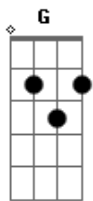

Twin Peaks - Walk To The One You Love

Tom: G

Intro: G G G A G
G G G A G

[Verse]

G Gm A C G
I will let you walk to the one you love

G Gm A C G
I will let you walk to the one you love

C A C G
But who is the one you love?

C A C G
But tell me who is the one you love?

[Verse]

G Gm A C G
Who when bashed and bruised will tend your wounds?

G Gm A C G
Who will aid you with their point of view?

C A C G
Oh tell me who is the one you love?

C A C G
Oh tell me who is the one you love?

[Pre-Chorus]

G G A C G
I would hate to see you walk away

G G A C G
But I won't cry or beg for you to stay

[Solo]

G C A C G
G C A C G

C A C G

If you would use the one you love

C A C G
You're gonna lose the one you love

G Gm A C G
Who will take you down to up above?

G Gm A C G
Who will greet you with leather gloves?

C A C G
Oh, tell me who is the one you love?

C A C G
Oh, tell me who is the one you love?

G G A C G
I would hate to see you walk away

G G A C G
But I won't cry or beg for you to stay

C A C G
If you would use the one you love

C A C G
You're gonna lose the one you love

G Gm A C G

I will let you walk to the one you love

G Gm A C G

I will let you walk to the one you love

(G G G A G)

(G G G A G)

Acordes

© ukulele-chords.com