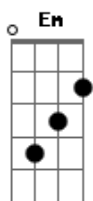

© ukulele-chords.com

© ukulele-chords.com