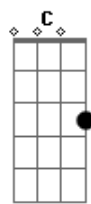

© ukulele-chords.com