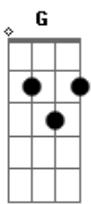

Twin Peaks - Lolisa

Tom: G

Intro: A D C G
A D C G

[Verse]

A D C G
Low Lisa, always lies
A D C G
Drab diva with a tongue-tied mind
A D C G
But so sweet when her eyes are alive
A D C G A D C G
I oughta tell her how much she means

[Verse]

A D C G
Low Lisa, men?s 2X shirt
A D C G
Red sleeves and hands thick with dirt
A D C G
She?ll be laughing in a leather skirt
A D C G A G Gbm
I oughta tell her how much she means
[Chorus]

G A G Gbm
All she wanted to be
G A G Gbm
All she wanted to see
G A G Gbm
All they want her to be
G A D C G
All they want to do

A D C G

[Verse]

A D C G
Low Lisa in a lonely spot
A D C G
Racing time with a mind distraught
A D C G
Lord knows that she?s got to stop
A D C G A D C G
I wanna tell her how much she means

A G Gbm

[Chorus]

G A G Gbm
All she wanted to be

G A G Gbm
All she wanted to see
G A G Gbm
All they want her to be
G A D C G
All they want to do
G A G Gbm
All she wanted to be
G A G Gbm
All she wanted to see
G A G Gbm
All they want her to be
G A D C G
All they want to do

A D C G
A D C G
A D C G
A D C G
A D C G
A D C G

[Outro]

F G C Am
I wanna tell her that a winner ain?t no joke
F G C Am
Am
That something she?s been thinking that instead she?s gotta know
F G C Am
But she keeps on speaking, her luck starts sinking low,nowhere to go
C Am
I wanna tell her
C
I wanna tell her
A
I wanna tell her
C
I wanna tell her
A
I wanna tell her
C
I wanna tell her
A
I wanna tell her
C
I wanna tell her
A
I wanna tell her
C
I wanna tell her
A

Acordes

© ukulele-chords.com