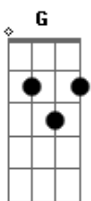

Twin Peaks - Lolisa

Tom: G

Intro: A D C G
A D C G

[Verse]

A D C G
Low Lisa, always lies
A D C G
Drab diva with a tongue-tied mind
A D C G
But so sweet when her eyes are alive
A D C G A D C G
I oughta tell her how much she means

[Verse]

A D C G
Low Lisa, men?s 2X shirt
A D C G
Red sleeves and hands thick with dirt
A D C G
She?ll be laughing in a leather skirt
A D C G A G Gbm
I oughta tell her how much she means
[Chorus]

G A G Gbm
All she wanted to be
G A G Gbm
All she wanted to see
G A G Gbm
All they want her to be
G A D C G
All they want to do

A D C G

[Verse]

A D C G
Low Lisa in a lonely spot
A D C G
Racing time with a mind distraught
A D C G
Lord knows that she?s got to stop
A D C G A D C G
I wanna tell her how much she means

A G Gbm

[Chorus]

G A G Gbm
All she wanted to be

G A G Gbm
All she wanted to see
G A G Gbm
All they want her to be
G A D C G
All they want to do
G A G Gbm
All she wanted to be
G A G Gbm
All she wanted to see
G A G Gbm
All they want her to be
G A D C G
All they want to do

A D C G
A D C G
A D C G
A D C G
A D C G
A D C G

[Outro]

F G C Am
I wanna tell her that a winner ain?t no joke
F G C Am
Am
That something she?s been thinking that instead she?s gotta know
F G C Am
F G C Am
But she keeps on speaking, her luck starts sinking low,nowhere to go
C Am
I wanna tell her
C
I wanna tell her
A
I wanna tell her
C
I wanna tell her
A
I wanna tell her
C
I wanna tell her
A
I wanna tell her
C
I wanna tell her
A
I wanna tell her
C
I wanna tell her
A

Acordes

© ukulele-chords.com