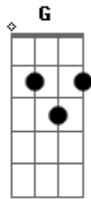

Twin Peaks - I Found a New Way

Tom: D
Intro: D G D A D G D A

D G D A D
I found a new way
G D A D
To open up my mind
G D A D
I'd love to tell you 'bout it honey
G D A D
If you could find the time
G D A D
I can see the future
G D A D
I can see the weather change
G D A D
I can see from here to L.A.
G D A D
and I know that everywhere's the same

G A
Oh yeah

G D A D
I found a way
G D A D
oh yeah

D G D A D
I found a new way
G D A D
To open up the day
G D A D
All you gotta do is follow me through
G D A D
and I know that you'll be okay
G D A D
I found a new way
G D A D

To open up my mind
G D A D
All you gotta do is follow me through
G D A D
and I know that you'll be fine

G A
Oh yeah

G D A D
I found a way 2x

G D A D
I found a new way
G D A D
a new way to see
G D A D
Just come over here and give me your ear
G D A D
Let me tell you how good it could be
G D A D
I can see the future
G D A D
I can see the weather change
G D A D
I can see from here to New York City
G D A D
and I know that every place is the same

G A
Oh yeah

G D A D
I found a way

G D A D
I can see the dark sky coming
G D A D
I know it's on its way

Acordes

© ukulele-chords.com

© ukulele-chords.com

© ukulele-chords.com