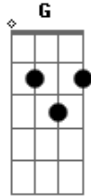

Twin Peaks - I Found a New Way

Tom: D
Intro: D G D A D G D A

D G D A D
I found a new way
G D A D
To open up my mind
G D A D
I'd love to tell you 'bout it honey
G D A D
If you could find the time
G D A D
I can see the future
G D A D
I can see the weather change
G D A D
I can see from here to L.A.
G D A D
and I know that everywhere's the same

G A
Oh yeah

G D A D
I found a way
G D A D
oh yeah

D G D A D
I found a new way
G D A D
To open up the day
G D A D
All you gotta do is follow me through
G D A D
and I know that you'll be okay
G D A D
I found a new way
G D A D

To open up my mind
G D A D
All you gotta do is follow me through
G D A D
and I know that you'll be fine

G A
Oh yeah

G D A D
I found a way 2x

G D A D
I found a new way
G D A D
a new way to see
G D A D
Just come over here and give me your ear
G D A D
Let me tell you how good it could be
G D A D
I can see the future
G D A D
I can see the weather change
G D A D
I can see from here to New York City
G D A D
and I know that every place is the same

G A
Oh yeah

G D A D
I found a way

G D A D
I can see the dark sky coming
G D A D
I know it's on its way

Acordes

© ukulele-chords.com

© ukulele-chords.com

© ukulele-chords.com