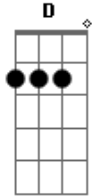

Twin Peaks - I Found a New Way

Tom: D
Intro: D G D A D G D A

D G D A D
I found a new way
G D A D
To open up my mind
G D A D
I'd love to tell you 'bout it honey
G D A D
If you could find the time
G D A D
I can see the future
G D A D
I can see the weather change
G D A D
I can see from here to L.A.
G D A D
and I know that everywhere's the same

G A
Oh yeah

G D A D
I found a way
G D A D
oh yeah

D G D A D
I found a new way
G D A D
To open up the day
G D A D
All you gotta do is follow me through
G D A D
and I know that you'll be okay
G D A D
I found a new way
G D A D

To open up my mind
G D A D
All you gotta do is follow me through
G D A D
and I know that you'll be fine

G A
Oh yeah

G D A D
I found a way 2x

G D A D
I found a new way
G D A D
a new way to see
G D A D
Just come over here and give me your ear
G D A D
Let me tell you how good it could be
G D A D
I can see the future
G D A D
I can see the weather change
G D A D
I can see from here to New York City
G D A D
and I know that every place is the same

G A
Oh yeah

G D A D
I found a way

G D A D
I can see the dark sky coming
G D A D
I know it's on its way

Acordes