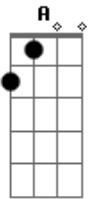

Twin Peaks - I Found a New Way

Tom: D
Intro: D G D A D G D A

D G D A D
I found a new way
G D A D
To open up my mind
G D A D
I'd love to tell you 'bout it honey
G D A D
If you could find the time
G D A D
I can see the future
G D A D
I can see the weather change
G D A D
I can see from here to L.A.
G D A D
and I know that everywhere's the same

To open up my mind
G D A D
All you gotta do is follow me through
G D A D
and I know that you'll be fine

G A
Oh yeah

G D A D
I found a way 2x

G D A D
I found a new way
G D A D
a new way to see
G D A D
Just come over here and give me your ear
G D A D
Let me tell you how good it could be
G D A D
I can see the future
G D A D
I can see the weather change
G D A D
I can see from here to New York City
G D A D
and I know that every place is the same

G A
Oh yeah

G D A D
I found a way

G D A D
I can see the dark sky coming
G D A D
I know it's on its way

Acordes

© ukulele-chords.com

© ukulele-chords.com

© ukulele-chords.com