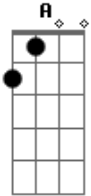

Twin Peaks - I Found a New Way

Tom: D
Intro: D G D A D G D A

D G D A D
I found a new way
G D A D
To open up my mind
G D A D
I'd love to tell you 'bout it honey
G D A D
If you could find the time
G D A D
I can see the future
G D A D
I can see the weather change
G D A D
I can see from here to L.A.
G D A D
and I know that everywhere's the same

To open up my mind
G D A D
All you gotta do is follow me through
G D A D
and I know that you'll be fine

G A
Oh yeah

G D A D
I found a way 2x

G D A D
I found a new way
G D A D
a new way to see
G D A D
Just come over here and give me your ear
G D A D
Let me tell you how good it could be
G D A D
I can see the future
G D A D
I can see the weather change
G D A D
I can see from here to New York City
G D A D
and I know that every place is the same

G A
Oh yeah

G D A D
I found a way

G D A D
I can see the dark sky coming
G D A D
I know it's on its way

Acordes

© ukulele-chords.com

© ukulele-chords.com

© ukulele-chords.com