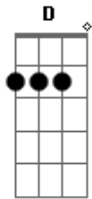

Twin Peaks - I Found a New Way

Tom: D
Intro: D G D A D G D A

D G D A D
I found a new way
G D A D
To open up my mind
G D A D
I'd love to tell you 'bout it honey
G D A D
If you could find the time
G D A D
I can see the future
G D A D
I can see the weather change
G D A D
I can see from here to L.A.
G D A D
and I know that everywhere's the same

G A
Oh yeah

G D A D
I found a way
G D A D
oh yeah

D G D A D
I found a new way
G D A D
To open up the day
G D A D
All you gotta do is follow me through
G D A D
and I know that you'll be okay
G D A D
I found a new way
G D A D

To open up my mind
G D A D
All you gotta do is follow me through
G D A D
and I know that you'll be fine

G A
Oh yeah

G D A D
I found a way 2x

G D A D
I found a new way
G D A D
a new way to see
G D A D
Just come over here and give me your ear
G D A D
Let me tell you how good it could be
G D A D
I can see the future
G D A D
I can see the weather change
G D A D
I can see from here to New York City
G D A D
and I know that every place is the same

G A
Oh yeah

G D A D
I found a way

G D A D
I can see the dark sky coming
G D A D
I know it's on its way

Acordes