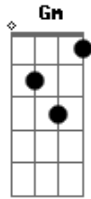

Twin Cabins - Swing Lynn

Tom: G
Intro: G Gm A Gbm

G Hey there little honey won't you groove Gm
A I've been trying all night to dance with you Gbm
G Hey there little lonely won't you stay Gm
A I said: I would rather die than feel this pain Gbm
G You said: I know I feel very much the same Gm
A But I am afraid that I don't know Gbm
Knowing is not my thing G
G But I would like to dance with you Gm
A Awkwardly in haze
Gbm To this little tune
D A
It goes

I said
G Hey there little honey won't you groove Gm
A I've been trying all night to dance with you Gbm
G Hey there little lonely won't you stay Gm
A I said: I would rather die than feel this pain Gbm
G You said: I know I feel very much the same Gm
A But I am afraid that I don't know Gbm
Knowing is not my thing G
G But I'm sure, I want to be with you Gm
A Awkwardly in haze
Gbm To our little tune
D A
It goes D A
Well if you are sure
Well I know I'm sure

Acordes

© ukulele-chords.com

© ukulele-chords.com

© ukulele-chords.com

© ukulele-chords.com

© ukulele-chords.com