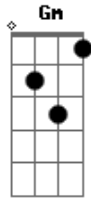

Twin Cabins - Swing Lynn

Tom: G
Intro: G Gm A Gbm

G Hey there little honey won't you groove Gm
A I've been trying all night to dance with you Gbm
G Hey there little lonely won't you stay Gm
A I said: I would rather die than feel this pain Gbm
G You said: I know I feel very much the same Gm
A But I am afraid that I don't know Gbm
Knowing is not my thing G
G But I would like to dance with you Gm
A Awkwardly in haze
Gbm To this little tune
D A
It goes

I said
G Hey there little honey won't you groove Gm
A I've been trying all night to dance with you Gbm
G Hey there little lonely won't you stay Gm
A I said: I would rather die than feel this pain Gbm
G You said: I know I feel very much the same Gm
A But I am afraid that I don't know Gbm
Knowing is not my thing G
G But I'm sure, I want to be with you Gm
A Awkwardly in haze
Gbm To our little tune
D A
It goes D A
Well if you are sure
Well I know I'm sure

Acordes

© ukulele-chords.com

© ukulele-chords.com

© ukulele-chords.com

© ukulele-chords.com

© ukulele-chords.com