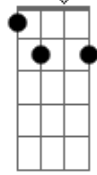

© ukulele-chords.com

E7