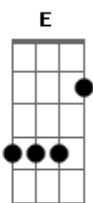

Twice (K-Pop) - Truth

tom: A

Mwor

E
Ago malhalkka dugeun
Dbm
Dugeun tteolline meo
A
Rireul mukkeulkkabwa nam
E
Deulgwa dareuge amureoh
A
Ji anha (Uh huh)
Abm
Haetji
Gbm
Man (That?s right)
A
Galpangjilpang naneun
Dbm
Heodungjidung doego bonamana han sen cheok
E
Geoulbogo eolleun danjanghae
D
Hoksina majuchilkka
A
Junbihae
E
Musimhan cheok haryeo
Abm
Haedo neomu
A
Joheun geol na eotteokhae ah malhalkka mareulkka gobaekhae
mareulhae Oh baby Oh baby (But Truth is)
E
Sasireun marya I just wanna be with you In
A
Love with you In love with you
E
Geurae jinsimiya I just wanna be with you In
A
Love with you In love with you
E
(Truth) Tteollyeodo jinjeonghago (Truth) neoegge gobaekhallae
A
(Truth) Baby I die for you Truth~ is
E
(Truth) Simhoheup du beon hago (Truth) ni gwie soksagilge
A
(Truth) Baby I fight for you
E

Naega nadapji
D
Anhdagu
A
Johahagin
E
Hanabwa Truth malhalkka mareulkka gobaekhae mareulhae Oh baby
Oh baby (But Truth is) e
Sasireun marya I just wanna be with you In
A
Love with you In love with you
E
Geurae jinsimiya I just wanna be with you In
A
Love with you In love with you
E
(Truth) Tteollyeodo jinjeonghago (Truth) neoegge gobaekhallae
A
(Truth) Baby I die for you Truth~ is
E
(Truth) Simhoheup du beon hago (Truth) ni gwie soksagilge
A
(Truth) Baby I fight for you
E
Baro baro baraneun sowon Baby be my be my everything eo
E
Rige boyeodo seotun geot gatado
A
Neoreul johahae geojitmari an
E
Ya i
A
Je soljikhhalge
E
Sasireun marya I just wanna be with you In
A
Love with you In love with you
E
Geurae jinsimiya I just wanna be with you In
A
Love with you In love with you
E
(Truth) Tteollyeodo jinjeonghago (Truth) neoegge gobaekhallae
A
(Truth) Baby I die for you Truth~ is
E
(Truth) Simhoheup du beon hago (Truth) ni gwie soksagilge
A
(Truth) Baby I fight for you

Acordes

© ukulele-chords.com