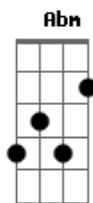

© ukulele-chords.com