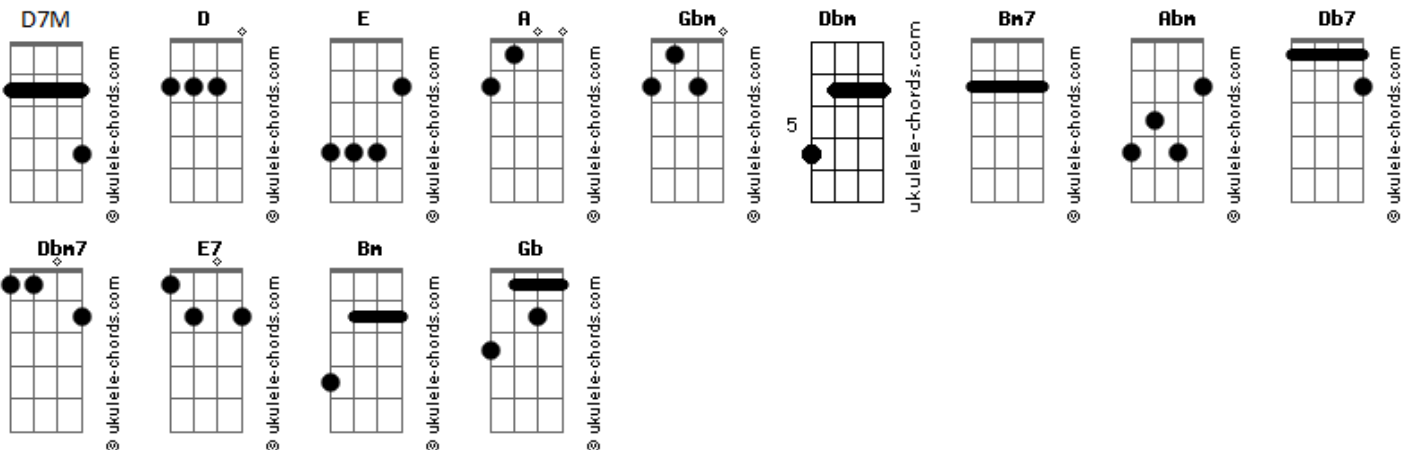

Twice (K-Pop) - The Reason Why

tom:
D
Donna toki mo ichiban soba ni iru yo
Kanashimi mo issho ni koeru no
There's the reason why
Anata to aruite yukitai
I know zutto suki da yo
(D E Gbm Abm)
(D E Gbm E)
(D E Gbm Abm)
(D Db7)

[Primeira Parte]

Gbm E D7M Db7
Please moshi negai ga ima kanaunara
Gbm E D7M Db7
Egao wo nokorazu ageta i
Gbm E D7M
So, you are the only one, it's you dare
Db7
Yori mo
Bm7 E A
Taisetsu na sonzai dakara

[Pré-Refrão 1]

Gbm Db7 Gbm D7M
Kujiketa hi mo ureshii koto mo
Bm7 Dbm7 D E
Ari no mama With you kimochi tsutaeta

[Refrão 1]

D E A Gbm
Donna toki mo ichiban soba ni iru yo
Kanashimi mo issho ni koeru no
There's the reason why
E Dbm Gbm
Anata to aruite yukitai
Bm7 E D7M
I know zutto suki da yo

[Segunda Parte]

Acordes

Gbm E D7M Db7
Cry moshimo futari Someday surechigai
Gbm E D7M Db7
Kotoba wo nakushite shimatte mo
Gbm E D7M
You, you are my everything, believe
Db7
Wasurenai
Bm7 E A
Hanaretara imi ga nai kara

[Pré-Refrão 2]

Gbm Db7 Gbm D7M
Iwanakutemo wakari aeru
Bm7 Dbm7 D E
Gomen ne tte True heart kikoete kuru no

[Refrão 2]

D E A Gbm
Hateshinai mirai wa donna yume ga
D E A Gbm
Sono mune ni su--unde iru darou?
D7M
There's the reason why
E Dbm Gbm
Sono hi mo soba ni iru kitto
Bm7 E D7M
I do soba ni iru kara

[Ponte]

D E7 Gbm
Ai suru hito ga hitori ireba
Bm E7 Gb
Can live kowakunai
Bm7 Dbm7 D7M E
Anata ga iru kara hoshi wa kagayaku no

[Refrão]

D E A Gbm
Donna toki mo ichiban soba ni iru yo
D E Dbm Gbm
Kanashimi mo issho ni koeru no
D7M
There's the reason why
E Dbm Gbm
Anata to aruite yukitai
Bm7 E D7M
I know zutto suki da yo