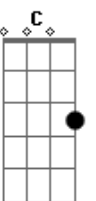

© ukulele-chords.com