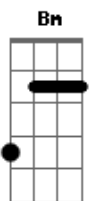

G
Ah! jamjireul mothani
Am7 **D**
Michyeonna bwa na michyeonna bwa na babe
Bm
Ireoke neol wonhaedo
Dm7 **C**
Nan nal duraboji anneunde
Am7 **D**
Michyeonna bwa na michyeonna bwa na
Bm7
Kkeuneul su eopseo neol
Dm7 **G**
Don't break my heart oh boy
Bm **Am7**
Nal aetage mandeureul geon only you
Gaseumi keungkwanggeorideon iyu
Bm
Onmomi jjaritae ijen nae jjagi dae
Am7
Uril gamsareun pikeusaek jeonryu
Bm
Ije nae sarangeun malbwa (get ready!)
Am7 **Bm**
Ireun nal eotteokae chama (hey baby!)
Am7
Yeah! dureopji anha 1! 2! 3!
Nan ije neoui geot
Am7 **D**
Michyeonna bwa na michyeonna bwa na babe
Bm
Ireoke neol wonhaedo
Dm7 **C**
Nan nal duraboji anneunde
Am7 **D**
Michyeonna bwa na michyeonna bwa na
Bm7
Kkeuneul su eopseo neol
Dm7 **G**
Don't break my heart oh boy
(Going cray, going cray)
Bm
I want you be mine, I want you be mine
(Going cray, going cray)
Dm7 **G**
I need you babe, why don't you know that
C
(Going cray, going cray)
D
Michyeogado itjanha
Bm
(Going cray, going cray)
Dm7 **G**
I'm going crazy

Acordes

© ukulele-chords.com