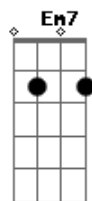

© ukulele-chords.com