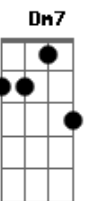

© ukulele-chords.com