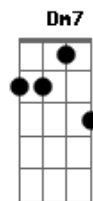

© ukulele-chords.com