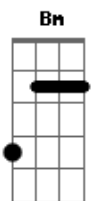

G
Ah! jamjireul mothani
Am7 **D**
Michyeonna bwa na michyeonna bwa na babe
Bm
Ireoke neol wonhaedo
Dm7 **C**
Nan nal duraboji anneunde
Am7 **D**
Michyeonna bwa na michyeonna bwa na
Bm7
Kkeuneul su eopseo neol
Dm7 **G**
Don't break my heart oh boy
Bm **Am7**
Nal aetage mandeureul geon only you
Gaseumi keungkwanggeorideon iyu
Bm
Onmomi jjaritae ijen nae jjagi dae
Am7
Uril gamsareun pikeusaek jeonryu
Bm
Ije nae sarangeun malbwa (get ready!)
Am7 **Bm**
Ireun nal eotteokae chama (hey baby!)
Am7
Yeah! dureopji anha 1! 2! 3!
Nan ije neoui geot
Am7 **D**
Michyeonna bwa na michyeonna bwa na babe
Bm
Ireoke neol wonhaedo
Dm7 **C**
Nan nal duraboji anneunde
Am7 **D**
Michyeonna bwa na michyeonna bwa na
Bm7
Kkeuneul su eopseo neol
Dm7 **G**
Don't break my heart oh boy
(Going cray, going cray)
Bm
I want you be mine, I want you be mine
(Going cray, going cray)
Dm7 **G**
I need you babe, why don't you know that
C
(Going cray, going cray)
D
Michyeogado itjanha
Bm
(Going cray, going cray)
Dm7 **G**
I'm going crazy

Acordes

© ukulele-chords.com