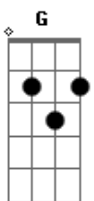

© ukulele-chords.com