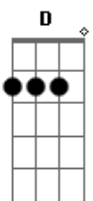

© ukulele-chords.com