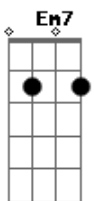

© ukulele-chords.com