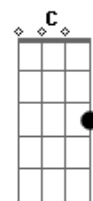

© ukulele-chords.com