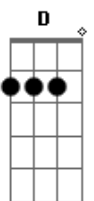

© ukulele-chords.com