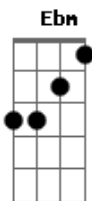

© ukulele-chords.com