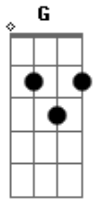

Twenty One Pilots - Truce

Tom: G
Intro: G

G B C G Em C G
Now the night is coming to an end (0oo-ooo-ooH)
G B C G Em C G
The sun will rise, and we will try again (0oo-ooo-ooH)

D C G
Stay alive, stay alive, for me
D C G
You will die, but now your life is free
Gb Em D C Cm G

Take pride in what is sure - to - die

G B C G Em C G
I will fear the night again (0oo-ooo-ooH)
G B C G Em C G
I hope I'm not my only friend (0oo-ooo-ooH)

D C G
Stay alive, stay alive, for me
D C G
You will die, but now your life is free
Gb Em D C Cm Em C G
Take pride in what is sure - to - die

Acordes

© ukulele-chords.com