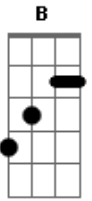

© ukulele-chords.com