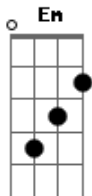

© ukulele-chords.com