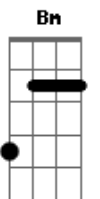

© ukulele-chords.com