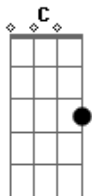

© ukulele-chords.com