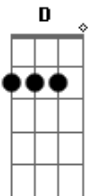

© ukulele-chords.com