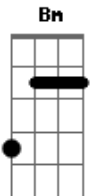

© ukulele-chords.com