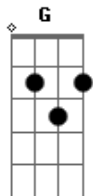

© ukulele-chords.com

© ukulele-chords.com