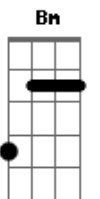

© ukulele-chords.com