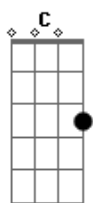

© ukulele-chords.com