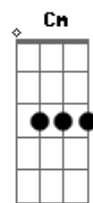

© ukulele-chords.com