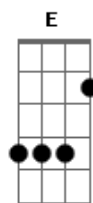

© ukulele-chords.com