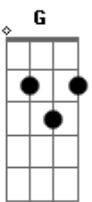

© ukulele-chords.com