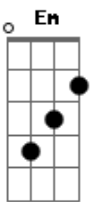

© ukulele-chords.com