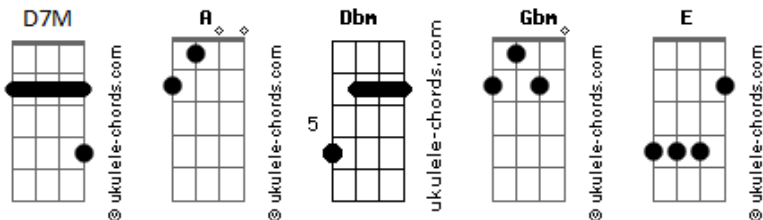

Twenty One Pilots - Routines In The Night

tom:

[Refrão]

D7M Dbm
Walk the layout, routines in the night
Gbm E
Some doors have ?stay out? spray painted in white
D7M Dbm
While all the world?s asleep, I walk around instead
Gbm E
Through the memories, down the halls of my head
D7M Dbm
Walk the layout, routines in the night
Gbm E
Some doors have ?stay out? spray painted in white
D7M Dbm
While all the world?s asleep, I walk around instead
Gbm E
Through the memories, down the halls of my head

[Primeira Parte]

D7M Dbm Gbm
Here comes a new night but I'll send it through
E
I'll probably jump on the next one
D7M Dbm Gbm
I'm testing the limits of what a mind can do
E
I'm keeping my eyelids up, no matt?r what

[Pré-Refrão]

D7M Dbm Gbm
So beautiful, the space b?etween
E D7M
A painful reminder and a terrible dream
Dbm Gbm
I've been here before and I've got time
E
I'll give you the tour, show you why I?

[Refrão]

D7M Dbm
Walk the layout, routines in the night
Gbm E
Some doors have ?stay out? spray painted in white
D7M Dbm
While all the world?s asleep, I walk around instead

Acordes

Gbm E
Through the memories, down the halls of my head

[Segunda Parte]

Gbm
Reoccurring, keeps coming around
Rem cycle skip, night psycho trip
Gbm
It?s reassuring you keep coming around
It?s tough to find good company
Gbm
Reoccurring, days blurring
Gbm
I?m still learning what this is (What this is, what this is,
what this is)
Just keep me company

[Pré-Refrão]

D7M Dbm Gbm
So beautiful, the space b?etween
E D7M
A painful reminder and a terrible dream
Dbm Gbm
I've been here before and I've got time
E D7M
I'll give you the tour, show you why I?
Dbm Gbm
I'll show you why I?
E
I'll show you why I?

[Refrão]

D7M Dbm
Walk the layout, routines in the night
Gbm E
Some doors have ?stay out? spray painted in white
D7M Dbm
While all the world?s asleep, I walk around instead
Gbm E
Through the memories, down the halls of my head
D7M Dbm
Walk the layout, routines in the night
Gbm E
Some doors have ?stay out? spray painted in white
D7M Dbm
While all the world?s asleep, I walk around instead
Gbm E
Through the memories, down the halls of my head