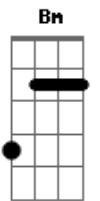

Twenty One Pilots - Oldies Station

tom:

Intro: A D A D

A D
Only consistency in your periphery
A D
Is fear and the bridge of your nose
A
And as you move about
D
You learn to tune 'em out
A D
But they say they continue to grow

Acordes

© ukulele-chords.com

© ukulele-chords.com

© ukulele-chords.com

© ukulele-chords.com

© ukulele-chords.com

© ukulele-chords.com

A D
You learn what you can and can't take, mm-hm
Gbm E D
Add some years, build some trust
Gbm E D
You start to feel your eyes adjust
A E Db E D
When darkness rolls on you
D
Push on through
A Db Gbm E
(Push on through)
(Bm A Db Gbm E)
(You don't quite mind)
(You don't quite mind)
D A Db
You don't quite mind how long red lights are takin'
Gbm E
(Push on through)
Bm A Db
Your favorite song was on the oldies station
Gbm E
(Push on through)
D A
You have it downt
Db
That old fight for survival
Gbm E
(Push on through)
Bm A Db
You're in the crowd at her first dance recital
Gbm E
(Push on through)
D A Db
Make an oath, then make mistakes
Gbm E Bm
Start a streak you're bound to break
A Db
When darkness rolls on you
Gbm E
Push on through
[Final] D A Db Gbm E
Bm A Db Gbm E