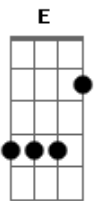

Twenty One Pilots - Oldies Station

tom:

Intro: A D A D

A D
Only consistency in your periphery
A D
Is fear and the bridge of your nose
A
And as you move about
D
You learn to tune 'em out
A D
But they say they continue to grow

Acordes

© ukulele-chords.com

© ukulele-chords.com

© ukulele-chords.com

© ukulele-chords.com

© ukulele-chords.com

© ukulele-chords.com

A D
You learn what you can and can't take, mm-hm
Gbm E D
Add some years, build some trust
Gbm E D
You start to feel your eyes adjust
A E Db E D
When darkness rolls on you
D
Push on through
A Db Gbm E
(Push on through)
(Bm A Db Gbm E)
(You don't quite mind)
(You don't quite mind)
D A Db
You don't quite mind how long red lights are takin'
Gbm E
(Push on through)
Bm A Db
Your favorite song was on the oldies station
Gbm E
(Push on through)
D A
You have it downt
Db
That old fight for survival
Gbm E
(Push on through)
Bm A Db
You're in the crowd at her first dance recital
Gbm E
(Push on through)
D A Db
Make an oath, then make mistakes
Gbm E Bm
Start a streak you're bound to break
A Db
When darkness rolls on you
Gbm E
Push on through
[Final] D A Db Gbm E
Bm A Db Gbm E