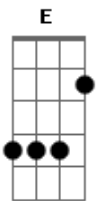

Twenty One Pilots - Oldies Station

tom:

Intro: A D A D

A D
Only consistency in your periphery
A D
Is fear and the bridge of your nose
A
And as you move about
D
You learn to tune 'em out
A D
But they say they continue to grow

Acordes

© ukulele-chords.com

© ukulele-chords.com

© ukulele-chords.com

© ukulele-chords.com

© ukulele-chords.com

© ukulele-chords.com

A D
You learn what you can and can't take, mm-hm
Gbm E D
Add some years, build some trust
Gbm E D
You start to feel your eyes adjust
A E Db E D
When darkness rolls on you
D
Push on through
A Db Gbm E
(Push on through)
(Bm A Db Gbm E)
(You don't quite mind)
(You don't quite mind)
D A Db
You don't quite mind how long red lights are takin'
Gbm E
(Push on through)
Bm A Db
Your favorite song was on the oldies station
Gbm E
(Push on through)
D A
You have it downt
Db
That old fight for survival
Gbm E
(Push on through)
Bm A Db
You're in the crowd at her first dance recital
Gbm E
(Push on through)
D A Db
Make an oath, then make mistakes
Gbm E Bm
Start a streak you're bound to break
A Db
When darkness rolls on you
Gbm E
Push on through
[Final] D A Db Gbm E
Bm A Db Gbm E