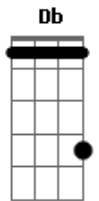

Acordes

© ukulele-chords.com

© ukulele-chords.com

© ukulele-chords.com

© ukulele-chords.com

© ukulele-chords.com

© ukulele-chords.com

A D
You learn what you can and can't take, mm-hm
Gbm E D
Add some years, build some trust
Gbm E D
You start to feel your eyes adjust
A E Db E D
When darkness rolls on you
D
Push on through
A Db Gbm E
(Push on through)
(Bm A Db Gbm E)
(You don't quite mind)
(You don't quite mind)
D A Db
You don't quite mind how long red lights are takin'
Gbm E
(Push on through)
Bm A Db
Your favorite song was on the oldies station
Gbm E
(Push on through)
D A
You have it downt
Db
That old fight for survival
Gbm E
(Push on through)
Bm A Db
You're in the crowd at her first dance recital
Gbm E
(Push on through)
D A Db
Make an oath, then make mistakes
Gbm E Bm
Start a streak you're bound to break
A Db
When darkness rolls on you
Gbm E
Push on through
[Final] D A Db Gbm E
Bm A Db Gbm E