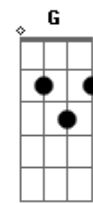

Twenty One Pilots - Not Today

Tom: A

A
I don't know why
Gbm Dbm D

E
I just feel I'm better off staying in the same room I was
born in
A Gbm
I look outside and see a whole world
Dbm D
Better off without me in it trying to transform it

D A
You are out of my mind, oh
Gbm E
You aren't seeing my side, oh
D A
You waste all of this time trying to get to me
Gbm E A
But you are out of my mind

A
Listen I know
Gbm

Dbm
This one's a contradiction because of how happy it sounds
D E
But the lyrics are so down
A
It's okay though
Gbm Dbm
Because it represents, wait, better yet it is
D E
Who I feel I am right now

D A
You are out of my mind, oh
Gbm E
You aren't seeing my side, oh
D A
You waste all of this time trying to get to me
Gbm E
But you are out of my mind

G D
Heard you say, "not today"
Gbm Bm A
Tore the curtains down, windows open, now make a sound
G D
Heard your voice, there's no choice
Gbm Bm A
Tore the curtains down, windows open, now make a noise
G D A
Heard your voice, there's no choice
Gbm Bm A

Tore the curtains down, windows open, now make a noise

A
Don't you test me, no
Gbm Dbm D

E
Just because I play the piano
Dbm D

E
Doesn't mean I, I'm not willing to take you down .. I'm sorry

E D A
I, I'm out of my mind, oh
Gbm E
I'm not seeing things right, oh
D A
I waste all this time trying to run from you
Gbm E
But I, I'm out of my mind

G D
Heard you say, "not today"
Gbm Bm A
Tore the curtains down, windows open, now make a sound
G D
Heard your voice, there's no choice
Gbm Bm

A
Tore the curtains down, windows open, now make a noise
Gbm G D A
Gbm G D A
G D

D A
You are out of my mind, oh
Gbm E
You aren't seeing my side, oh
D A
You waste all of this time trying to get to me
Gbm E
But you are out of my mind

G D
Heard you say, "not today"
Gbm Bm A
Tore the curtains down, windows open, now make a sound
G D
Heard your voice, there's no choice
Gbm Bm A
Tore the curtains down, windows open, now make a noise
G D Gbm Bm-A
A

Acordes