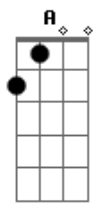

Tore the curtains down, windows open, now make a noise

A
Don't you test me, no
Gbm
Just because I play the piano
Dbm D

E
Doesn't mean I, I'm not willing to take you down .. I'm sorry

E D A
I, I'm out of my mind, oh
Gbm E
I'm not seeing things right, oh
D A
I waste all this time trying to run from you
Gbm E
But I, I'm out of my mind

G D
Heard you say, "not today"
Gbm Bm A
Tore the curtains down, windows open, now make a sound
G D
Heard your voice, there's no choice
Gbm Bm
Tore the curtains down, windows open, now make a noise
Gbm G D A
Gbm G D A
G D

D A
You are out of my mind, oh
Gbm E
You aren't seeing my side, oh
D A
You waste all of this time trying to get to me
Gbm E
But you are out of my mind

G D
Heard you say, "not today"
Gbm Bm A
Tore the curtains down, windows open, now make a sound
G D
Heard your voice, there's no choice
Gbm Bm A
Tore the curtains down, windows open, now make a noise
G D Gbm Bm-A
A

Acordes