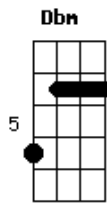

© ukulele-chords.com