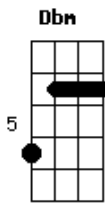

© ukulele-chords.com