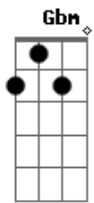

© ukulele-chords.com