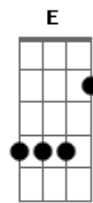

© ukulele-chords.com

© ukulele-chords.com