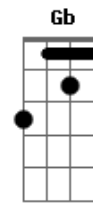

© ukulele-chords.com