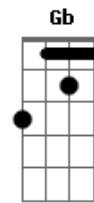

© ukulele-chords.com

© ukulele-chords.com