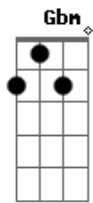

© ukulele-chords.com