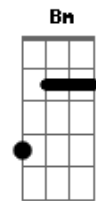

© ukulele-chords.com