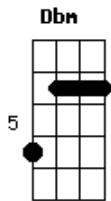

© ukulele-chords.com