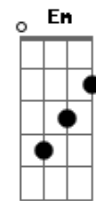

Twenty One Pilots - Not Today

Tom: D

I don't know why
I just feel I'm better off staying in the same room I was born in
I look outside and see a whole world
Better off without me in it trying to transform it
You are out of my mind, oh
You aren't seeing my side, oh
You waste all of this time trying to get to me
But you are out of my mind yoh..

Listen I know
This one's a contradiction because of how happy it sounds
But the lyrics are so down
It's okay though
Because it represents, wait, better yet it is
Who I feel I am right now
You are out of my mind, oh
You aren't seeing my side, oh
You waste all of this time trying to get to me
But you are out of my mind
Heard you say, "not today"
Tore the curtains down, windows open, now make a sound
Heard your voice, there's no choice

Tore the curtains down, windows open, now make a noise
Don't you test me, no
Just because I play the piano
Doesn't mean I, I'm not willing to take you down .. I'm sorry
I, I'm out of my mind, oh
I'm not seeing things right, oh
I waste all this time trying to run from you
But I, I'm out of my mind
Heard you say, "not today"
Tore the curtains down, windows open, now make a sound
Heard your voice, there's no choice
Tore the curtains down, windows open, now make a noise
Gbm G D A
Gbm G D A
G A
You are out of my mind, oh
You aren't seeing my side, oh
You waste all of this time trying to get to me
But you are out of my mind
Heard you say, "not today"
Tore the curtains down, windows open, now make a sound
Heard your voice, there's no choice
Tore the curtains down, windows open, now make a noise

Acordes

© ukulele-chords.com

© ukulele-chords.com

© ukulele-chords.com

© ukulele-chords.com

© ukulele-chords.com

© ukulele-chords.com

© ukulele-chords.com

© ukulele-chords.com