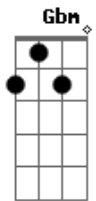

Twenty One Pilots - Not Today

Tom: D

I don't know why
I just feel I'm better off staying in the same room I was born in
I look outside and see a whole world
Better off without me in it trying to transform it
You are out of my mind, oh
You aren't seeing my side, oh
You waste all of this time trying to get to me
But you are out of my mind yoh..

Listen I know
This one's a contradiction because of how happy it sounds
But the lyrics are so down
It's okay though
Because it represents, wait, better yet it is
Who I feel I am right now
You are out of my mind, oh
You aren't seeing my side, oh
You waste all of this time trying to get to me
But you are out of my mind
Heard you say, "not today"
Tore the curtains down, windows open, now make a sound
Heard your voice, there's no choice

Tore the curtains down, windows open, now make a noise
Don't you test me, no
Just because I play the piano
Doesn't mean I, I'm not willing to take you down .. I'm sorry
I, I'm out of my mind, oh
I'm not seeing things right, oh
I waste all this time trying to run from you
But I, I'm out of my mind
Heard you say, "not today"
Tore the curtains down, windows open, now make a sound
Heard your voice, there's no choice
Tore the curtains down, windows open, now make a noise
Gbm G D A
Gbm G D A
G A
You are out of my mind, oh
You aren't seeing my side, oh
You waste all of this time trying to get to me
But you are out of my mind
Heard you say, "not today"
Tore the curtains down, windows open, now make a sound
Heard your voice, there's no choice
Tore the curtains down, windows open, now make a noise

Acordes

© ukulele-chords.com

© ukulele-chords.com

© ukulele-chords.com

© ukulele-chords.com

© ukulele-chords.com

© ukulele-chords.com

© ukulele-chords.com

© ukulele-chords.com