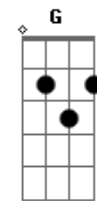

© ukulele-chords.com

© ukulele-chords.com