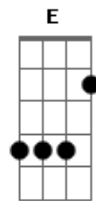

© ukulele-chords.com

© ukulele-chords.com