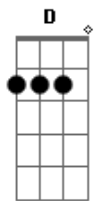

Twenty One Pilots - Not Today

Tom: D

I don't know why
I just feel I'm better off staying in the same room I was born in
I look outside and see a whole world
Better off without me in it trying to transform it
You are out of my mind, oh
You aren't seeing my side, oh
You waste all of this time trying to get to me
But you are out of my mind yoh..

Listen I know
This one's a contradiction because of how happy it sounds
But the lyrics are so down
It's okay though
Because it represents, wait, better yet it is
Who I feel I am right now
You are out of my mind, oh
You aren't seeing my side, oh
You waste all of this time trying to get to me
But you are out of my mind
Heard you say, "not today"
Tore the curtains down, windows open, now make a sound
Heard your voice, there's no choice

Tore the curtains down, windows open, now make a noise
Don't you test me, no
Just because I play the piano
Doesn't mean I, I'm not willing to take you down .. I'm sorry
I, I'm out of my mind, oh
I'm not seeing things right, oh
I waste all this time trying to run from you
But I, I'm out of my mind
Heard you say, "not today"
Tore the curtains down, windows open, now make a sound
Heard your voice, there's no choice
Tore the curtains down, windows open, now make a noise
Gbm G D A
Gbm G D A
G A
You are out of my mind, oh
You aren't seeing my side, oh
You waste all of this time trying to get to me
But you are out of my mind
Heard you say, "not today"
Tore the curtains down, windows open, now make a sound
Heard your voice, there's no choice
Tore the curtains down, windows open, now make a noise

Acordes

© ukulele-chords.com

© ukulele-chords.com

© ukulele-chords.com

© ukulele-chords.com

© ukulele-chords.com

© ukulele-chords.com

© ukulele-chords.com

© ukulele-chords.com