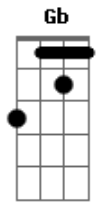

Twenty One Pilots - Midwest Indigo

tom:

Intro: E Abm B Gb

[Refrão]

E Abm B
Reachin' out on my way home

Gb
You can be so cold I'll try again

E Abm B
You make me sad and second-guess myself

Gb
You can be so cold

B Gb
To scrape the frosted windshield like we're barely
Scrapin' by

E Abm
Concentrate on the little gap in the ice

B Gb
That seems to be about as wide as our chances

Did you pull up yet? (Not yet)

Did you forget we're tight on time?

[Refrão]

E Abm B
Reachin' out on my way home

Gb
You can be so cold I'll try again

E Abm B
You make me sad and second-guess myself

Gb

Acordes

© ukulele-chords.com

© ukulele-chords.com

© ukulele-chords.com

© ukulele-chords.com

© ukulele-chords.com

© ukulele-chords.com

You can be so cold Midwest Indigo

E Abm
Cloud coverage matched my outfit to a knife

B Gb
I requested counsel with the counselor and
He cancelled twice