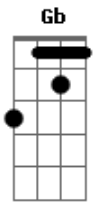

Twenty One Pilots - Midwest Indigo

tom:

Intro: E Abm B Gb

[Refrão]

E Abm B
Reachin' out on my way home

Gb
You can be so cold I'll try again

E Abm B
You make me sad and second-guess myself

Gb
You can be so cold

B Gb
To scrape the frosted windshield like we're barely
Scrapin' by

E Abm
Concentrate on the little gap in the ice

B Gb
That seems to be about as wide as our chances

Did you pull up yet? (Not yet)

Did you forget we're tight on time?

[Refrão]

E Abm B
Reachin' out on my way home

Gb
You can be so cold I'll try again

E Abm B
You make me sad and second-guess myself

Gb

Acordes

© ukulele-chords.com

© ukulele-chords.com

© ukulele-chords.com

© ukulele-chords.com

© ukulele-chords.com

© ukulele-chords.com

You can be so cold Midwest Indigo

E Abm
Cloud coverage matched my outfit to a knife

B Gb
I requested counsel with the counselor and
He cancelled twice