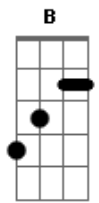

Twenty One Pilots - Midwest Indigo

tom:

Intro: E Abm B Gb

[Refrão]

E Abm B
Reachin' out on my way home

Gb
You can be so cold I'll try again

E Abm B
You make me sad and second-guess myself

Gb
You can be so cold

B Gb
To scrape the frosted windshield like we're barely
Scrapin' by

E Abm
Concentrate on the little gap in the ice

B Gb
That seems to be about as wide as our chances

Did you pull up yet? (Not yet)

Did you forget we're tight on time?

[Refrão]

E Abm B
Reachin' out on my way home

Gb
You can be so cold I'll try again

E Abm B
You make me sad and second-guess myself

Gb

Acordes

© ukulele-chords.com

© ukulele-chords.com

© ukulele-chords.com

© ukulele-chords.com

© ukulele-chords.com

© ukulele-chords.com

You can be so cold Midwest Indigo

E Abm
Cloud coverage matched my outfit to a knife

B Gb
I requested counsel with the counselor and
He cancelled twice