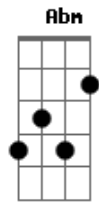

Twenty One Pilots - Midwest Indigo

tom:

Intro: E Abm B Gb

[Refrão]

E Abm B
Reachin' out on my way home

Gb
You can be so cold I'll try again

E Abm B
You make me sad and second-guess myself

Gb
You can be so cold

B Gb
To scrape the frosted windshield like we're barely
Scrapin' by

E Abm
Concentrate on the little gap in the ice

B Gb
That seems to be about as wide as our chances

Did you pull up yet? (Not yet)

Did you forget we're tight on time?

[Refrão]

E Abm B
Reachin' out on my way home

Gb
You can be so cold I'll try again

E Abm B
You make me sad and second-guess myself

Gb

Acordes

© ukulele-chords.com

© ukulele-chords.com

© ukulele-chords.com

© ukulele-chords.com

© ukulele-chords.com

© ukulele-chords.com

You can be so cold Midwest Indigo

E Abm
Cloud coverage matched my outfit to a knife

B Gb
I requested counsel with the counselor and
He cancelled twice