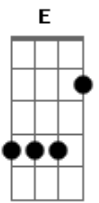

Twenty One Pilots - Midwest Indigo

tom:

Intro: E Abm B Gb

[Refrão]

E Abm B
Reachin' out on my way home

Gb
You can be so cold I'll try again

E Abm B
You make me sad and second-guess myself

Gb
You can be so cold

B Gb
To scrape the frosted windshield like we're barely
Scrapin' by

E Abm
Concentrate on the little gap in the ice

B Gb
That seems to be about as wide as our chances

Did you pull up yet? (Not yet)

Did you forget we're tight on time?

[Refrão]

E Abm B
Reachin' out on my way home

Gb
You can be so cold I'll try again

E Abm B
You make me sad and second-guess myself

Gb

Acordes

© ukulele-chords.com

© ukulele-chords.com

© ukulele-chords.com

© ukulele-chords.com

© ukulele-chords.com

© ukulele-chords.com

You can be so cold Midwest Indigo

E Abm
Cloud coverage matched my outfit to a knife

B Gb
I requested counsel with the counselor and
He cancelled twice