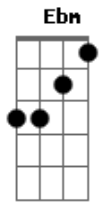

Twenty One Pilots - Midwest Indigo

tom:

Intro: E Abm B Gb

[Refrão]

E Abm B
Reachin' out on my way home

Gb
You can be so cold I'll try again

E Abm B
You make me sad and second-guess myself

Gb
You can be so cold

B Gb
To scrape the frosted windshield like we're barely
Scrapin' by

E Abm
Concentrate on the little gap in the ice

B Gb
That seems to be about as wide as our chances

Did you pull up yet? (Not yet)

Did you forget we're tight on time?

[Refrão]

E Abm B
Reachin' out on my way home

Gb
You can be so cold I'll try again

E Abm B
You make me sad and second-guess myself

Gb

Acordes

© ukulele-chords.com

© ukulele-chords.com

© ukulele-chords.com

© ukulele-chords.com

© ukulele-chords.com

© ukulele-chords.com

You can be so cold Midwest Indigo

E Abm
Cloud coverage matched my outfit to a knife

B Gb
I requested counsel with the counselor and
He cancelled twice