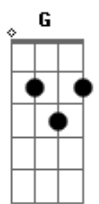

© ukulele-chords.com