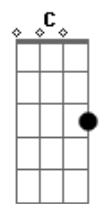

© ukulele-chords.com