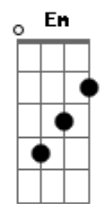

© ukulele-chords.com