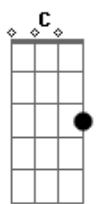

© ukulele-chords.com