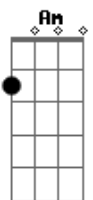

Dm Am
They say stay in your lane, boy, lane, boy

G
But we go where we want to

Dm Am
They think this thing is a highway, highway

G
But will they be alive tomorrow?

[OUTRO]

Dm Am Am G

Acordes

© ukulele-chords.com