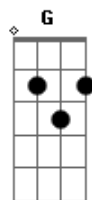

© ukulele-chords.com