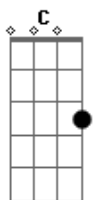

Twenty One Pilots - Lane Boy

Tom: C

Intro:

Am Am
Dm Am Am G

[CHORUS]

Dm Am
They say stay in your lane, boy, lane, boy
G
But we go where we want to
Dm Am
They think this thing is a highway, highway
G
But will they be alive tomorrow?

Dm Am
They say stay in your lane, boy, lane, boy

G
But we go where we want to

Dm Am
They think this thing is a highway, highway

G
But will they be alive tomorrow?

[OUTRO]

Dm Am Am G

Acordes

© ukulele-chords.com