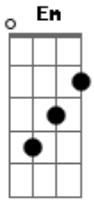

© ukulele-chords.com