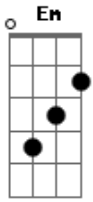

© ukulele-chords.com