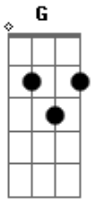

© ukulele-chords.com

© ukulele-chords.com