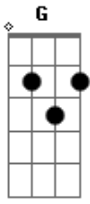

© ukulele-chords.com