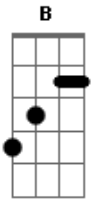

A|-----9-----7-----5-----
----10-- |
E|-----
----- |

Em   D   C   G

And i'll be holdin' on to you
Em   D   C   G
And i'll be holdin' on to you
Em   D   C   G
And i'll be holdin' on to you
Em   D   C   G
And i'll be holdin' on to you

Acordes

© ukulele-chords.com