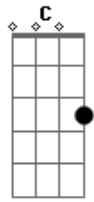

© ukulele-chords.com