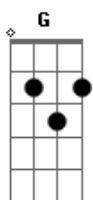

Twenty One Pilots - Good Day

tom:

Intro: G A7 C G
G A7 C G

[Primeira Parte]

I can feel my saturation leaving me slowly
G A
Broke the news on Mom's vacation
D G
Oh, but you know me

[Refrão]

C G Am
Low-key I'm alright

Would you say you depend on the weather?
C G Am
My sunshine is a buzz and a light

I'll be singing out
G D
I know it's hard to believe me

It's a good day

(G A7 C G)
(G A7 C G)

[Primeira Parte]

I can feel my saturation leaving me slowly
G A
Broke the news on Mom's vacation
D G
Oh, but you know me

Lost my job, my wife and child

Homie just sued me
G A
Shoot my life in shoot 'em up style
D
Her favorite movies

[Refrão]

C G Am
Low-key I'm alright

Would you say you depend on the weather?
C G Am
My sunshine is a buzz and a light

Acordes

© ukulele-chords.com