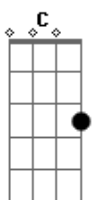

© ukulele-chords.com