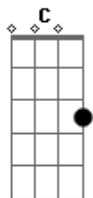

C G
 Seems like all I'm worth
 Em D
 Is what I'm able to withstand
 C G
 Sooner I can realize
 Em
 That pain is just a middleman

[Refão]

G D
 I know it's over
 Em
 I was born a choker

Acordes

© ukulele-chords.com

[Terceira Parte]

G D
 Like a little splinter buried in your skin
 C
 Someone else can carve it out
 D
 But when you've got the pin
 G
 It hurts a little less
 D
 And you can even push it further in
 C
 When your body's screamin' out
 Trust your mind's listenin'
 G D
 Like a silhouette that you can barely see
 C
 As a shadow cast upon the ground
 D
 Where you'll eventually
 G
 Lay forever, but the day goes on
 D
 The Sun moves behind you
 C
 You get taller, bolder, stronger
 And the rearview only blinds you