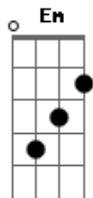

© ukulele-chords.com