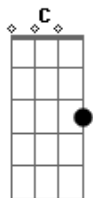

© ukulele-chords.com