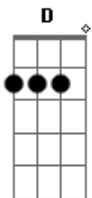

## Acordes

© ukulele-chords.com

© ukulele-chords.com

© ukulele-chords.com

© ukulele-chords.com

© ukulele-chords.com

G D C  
 Nobody's comin' for me

[Ponte]