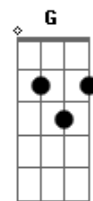

© ukulele-chords.com