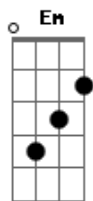

Twenty One Pilots - Backslide

tom:
 Capotraste na 3ª casa
 Intro: Am Em Am Em

Am
 Rat race, place to place, addin' weight
 Em
 Tendencies on repeat, innit?
 Am
 Benefit from a shoe with no lace
 Em
 Take the seat with the crease in it

C
 It's over my head
 G
 You should let go?
 Dadd9
 It's over my head
 Dadd9 Am
 I don't wanna backslide

[Final] Am Em
 Am Em

Acordes

© ukulele-chords.com

© ukulele-chords.com

© ukulele-chords.com

© ukulele-chords.com