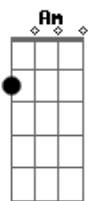

© ukulele-chords.com