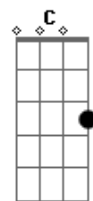

Twenty One Pilots - Backslide

tom:
 Capotraste na 3ª casa
 Intro: Am Em Am Em

Am
 Rat race, place to place, addin' weight
 Em
 Tendencies on repeat, innit?
 Am
 Benefit from a shoe with no lace
 Em
 Take the seat with the crease in it

C
 It's over my head
 G
 You should let go?
 Dadd9
 It's over my head
 Dadd9 Am
 I don't wanna backslide

[Final] Am Em
 Am Em

Acordes

© ukulele-chords.com

© ukulele-chords.com

© ukulele-chords.com

© ukulele-chords.com