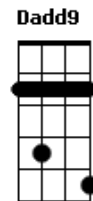

© ukulele-chords.com