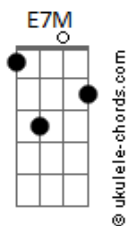

TV Girl - Blue Hair

tom:

Intro: E7M A7M
 Pam pam pam
 E7M A7M
 Pam pam pam

(lalalala lalalala)
 E7M A7M
 Pam pam pam
 E7M A7M
 Pam pam pam

(lalalala lalalala)

[Primeira Parte]

E7M A7M
 She asked me how to be funny
 E7M A7M
 But that's not something you can teach
 E7M A7M E7M A7M
 Pam pam pam, pam pam pam
 E7M A7M
 What seemed so blue in the sunlight
 E7M A7M

Acordes

By the night was a pale green
 E7M A7M E7M A7M
 Pam pam pam, pam pam pam

[Refrão]

Gbm Badd9
 And I tried to hold her
 Gbm Badd9
 But it didn't really last long
 Gbm Badd9
 And she's getting older
 Gbm Badd9
 I guess she's gotta cut her blue hair off