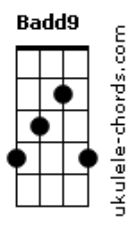

TV Girl - Blue Hair

tom:

Intro: E7M A7M
 Pam pam pam
 E7M A7M
 Pam pam pam

(lalalala lalalala)
 E7M A7M
 Pam pam pam
 E7M A7M
 Pam pam pam

(lalalala lalalala)

[Primeira Parte]

E7M A7M
 She asked me how to be funny
 E7M A7M
 But that's not something you can teach
 E7M A7M E7M A7M
 Pam pam pam, pam pam pam
 E7M A7M
 What seemed so blue in the sunlight
 E7M A7M

Acordes

By the night was a pale green
 E7M A7M E7M A7M
 Pam pam pam, pam pam pam

[Refrão]

Gbm Badd9
 And I tried to hold her
 Gbm Badd9
 But it didn't really last long
 Gbm Badd9
 And she's getting older
 Gbm Badd9
 I guess she's gotta cut her blue hair off