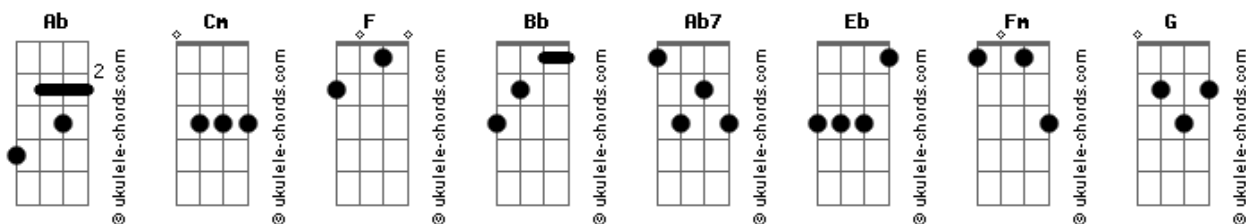

# The Turtles - You Showed Me

Tom: Ab

(Jim McGuinn - Gene Clark)

Intro: (organ):

Cm F [4X; bass and guitar enter on 3rd repeat]  
/ / / /

Verse 1:

Cm F Cm  
You showed me how to do  
F Cm  
Exactly what you do  
Ab Bb Cm  
How I fell in love with you  
Ab Bb Cm  
Oh, oh, oh, it's true  
Ab Bb Ab Ab7 Ab Ab  
v v v v v v v v v v v v v v

Oh, oh, I love you

Verse 2:

You showed me how to say  
Exactly what you say  
In that very special way  
Oh, oh, oh, it's true  
You fell for me too

Bridge:

Ab Eb Fm Eb  
And when I tried it  
Ab Eb Fm Eb  
I could see you fall  
Ab Eb Fm  
And I decided  
F G  
It's not a trip at all

## Acordes

You taught it to me too  
Exactly what you do  
And now you love me too  
Oh, oh, oh, it's true  
We're in love we too

Verse 4 (wordless):

Na na na na na  
Na na na na na  
Na na na na na  
Oh oh oh oh oh  
We're in love we two  
Ab Ab7 Ab Ab  
v v v v v v v v v v

We two

Coda (first three lines of each verse):

Cm F Cm  
You showed me how to do  
F Cm  
Exactly what you do  
Ab Bb Cm  
How I fell in love with you  
(You...)

Showed me how to say  
Exactly what you say  
In that very special way  
(You...)