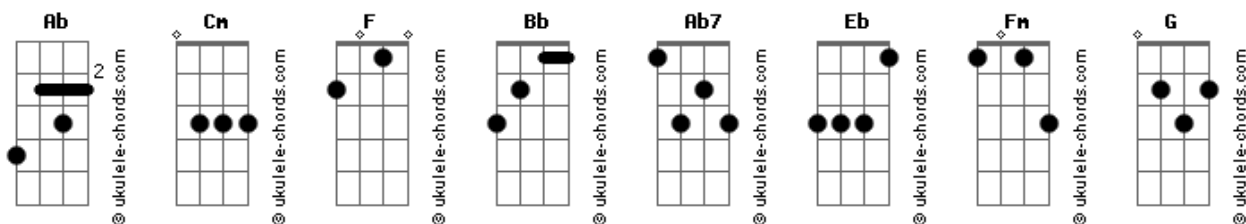

The Turtles - You Showed Me

Tom: Ab

(Jim McGuinn - Gene Clark)

Intro: (organ):

Cm F [4X; bass and guitar enter on 3rd repeat]
/ / / /

Verse 1:

Cm F Cm
You showed me how to do
F Cm
Exactly what you do
Ab Bb Cm
How I fell in love with you
Ab Bb Cm
Oh, oh, oh, it's true
Ab Bb Ab Ab7 Ab Ab
v v v v v v v v v v v v v v

Oh, oh, I love you

Verse 2:

You showed me how to say
Exactly what you say
In that very special way
Oh, oh, oh, it's true
You fell for me too

Bridge:

Ab Eb Fm Eb
And when I tried it
Ab Eb Fm Eb
I could see you fall
Ab Eb Fm
And I decided
F G
It's not a trip at all

Verse 3:

Acordes

You taught it to me too
Exactly what you do
And now you love me too
Oh, oh, oh, it's true
We're in love we too

Verse 4 (wordless):

Na na na na na
Na na na na na
Na na na na na
Oh oh oh oh oh
We're in love we two
Ab Ab7 Ab Ab
v v v v v v v v

We two

Coda (first three lines of each verse):

Cm F Cm
You showed me how to do
F Cm
Exactly what you do
Ab Bb Cm
How I fell in love with you
(You...)

Showed me how to say
Exactly what you say
In that very special way
(You...)