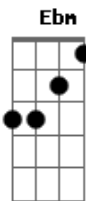

The Turtles - You Baby

Tom: A
Intro: [drum beat followed by 12-string guitar]:

B Ebm E B
v v v v v v v v v v

B Ebm Gb E B [N.C.]
v v v v v v v v

Verse 1:

B Ebm
From the time I fall asleep
E Gb
'Til the morning comes I dream about
B Ebm E Gb
You baby
B Ebm
And I feel all right
E Gb
'Cause I know tonight I'll be with
B Ebm E B
You baby
Ebm Dbm
And who makes me feel like smiling
E Gb
When the weary day is through

Chorus [organ plays "Louie Louie" beat]:

B E Gb E B E Gb E B

Acordes

ukulele-chords.com

ukulele-chords.com

ukulele-chords.com

ukulele-chords.com

ukulele-chords.com

ukulele-chords.com

You baby, no-one but you, baby, nobody but you
[2X]

[repeat intro]

Verse 2:

They say candy is sweet
But it just can't compete with
You baby
You've got everything I need
And nobody can please like
You do, baby
And who believes all my wildest dreams
And my craziest schemes will come true

[repeat chorus]

B
A little ray of sunshine
E B
A little bit of soul
B
Add just a touch of magic
Dbm Ebm E Gb
You got the greatest thing since rock 'n' roll

[repeat chorus (2X); end cold]

-- another ace 60's tab from Andrew Rogers