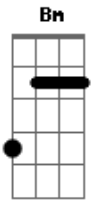

# The Turtles - It Aint Me Babe

Tom: G

(intro) G Am

(verse 1)

Go away from my window  
 Leave at your own chosen speed

I'm not the one you want, babe  
 I'm not the one you need

You say you're lookin' for someone  
 Who's never weak but always strong

To protect you and defend you  
 Whether you are right or wrong

Someone to open each and every door

(chorus)

G

But it ain't me babe

a no, no, no it ain't me babe

It ain't me you're lookin' for babe

(link) Bm Am Bm Am G

(verse 2)

Go lightly from the ledge, babe  
 Go lightly on the ground  
 I'm not the one you want, babe  
 I'll only lead you down  
 You say you're lookin' for someone  
 Who'll promise never to part  
 Someone to close his eyes to you  
 Someone to close his heart  
 Someone who will die for you and more

(chours)

(coda)

No it ain't me you're lookin' for, babe

I said a-no, no, no, it ain't me babe (repeat to fade)