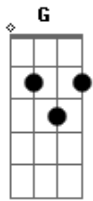

The Turtles - It Aint Me Babe

Tom: G

(intro) G Am

(verse 1)

Go away from my window
Leave at your own chosen speed

I'm not the one you want, babe
I'm not the one you need

You say you're lookin' for someone
Who's never weak but always strong

To protect you and defend you
Whether you are right or wrong

Someone to open each and every door

(chorus)

G

But it ain't me babe

a no, no, no it ain't me babe

It ain't me you're lookin' for babe

(link) Bm Am Bm Am G

(verse 2)

Go lightly from the ledge, babe
Go lightly on the ground
I'm not the one you want, babe
I'll only lead you down
You say you're lookin' for someone
Who'll promise never to part
Someone to close his eyes to you
Someone to close his heart
Someone who will die for you and more

(chours)

(coda)

No it ain't me you're lookin' for, babe

I said a-no, no, no, it ain't me babe (repeat to fade)

Acordes

© ukulele-chords.com