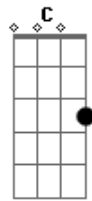

© ukulele-chords.com