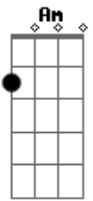

The Turtles - It Aint Me Babe

Tom: G

(intro) G Am

(verse 1)

Go away from my window
 Leave at your own chosen speed

I'm not the one you want, babe
 I'm not the one you need

You say you're lookin' for someone
 Who's never weak but always strong

(verse 2)

Go lightly from the ledge, babe
 Go lightly on the ground
 I'm not the one you want, babe
 I'll only lead you down
 You say you're lookin' for someone
 Who'll promise never to part
 Someone to close his eyes to you
 Someone to close his heart
 Someone who will die for you and more

(chours)

(coda)

No it ain't me you're lookin' for, babe

I said a-no, no, no, it ain't me babe (repeat to fade)

Acordes

© ukulele-chords.com

© ukulele-chords.com

© ukulele-chords.com