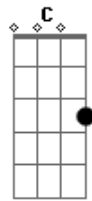

The Turtles - It Aint Me Babe

Tom: G

(intro) G Am

(verse 1)

Go away from my window
 Leave at your own chosen speed

I'm not the one you want, babe
 I'm not the one you need

You say you're lookin' for someone
 Who's never weak but always strong

To protect you and defend you
 Whether you are right or wrong

Someone to open each and every door

(chorus)

G

But it ain't me babe

a no, no, no it ain't me babe

It ain't me you're lookin' for babe

(link) Bm Am Bm Am G

(verse 2)

Go lightly from the ledge, babe
 Go lightly on the ground
 I'm not the one you want, babe
 I'll only lead you down
 You say you're lookin' for someone
 Who'll promise never to part
 Someone to close his eyes to you
 Someone to close his heart
 Someone who will die for you and more

(chours)

(coda)

No it ain't me you're lookin' for, babe

I said a-no, no, no, it ain't me babe (repeat to fade)

Acordes

© ukulele-chords.com

© ukulele-chords.com

© ukulele-chords.com