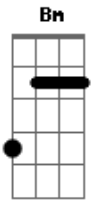

The Turtles - It Aint Me Babe

Tom: G

(intro) G Am

(verse 1)

Go away from my window
 Leave at your own chosen speed

I'm not the one you want, babe
 I'm not the one you need

You say you're lookin' for someone
 Who's never weak but always strong

To protect you and defend you
 Whether you are right or wrong

Someone to open each and every door

(chorus)

G

But it ain't me babe

a no, no, no it ain't me babe

It ain't me you're lookin' for babe

(link) Bm Am Bm Am G

(verse 2)

Go lightly from the ledge, babe
 Go lightly on the ground
 I'm not the one you want, babe
 I'll only lead you down
 You say you're lookin' for someone
 Who'll promise never to part
 Someone to close his eyes to you
 Someone to close his heart
 Someone who will die for you and more

(chours)

(coda)

No it ain't me you're lookin' for, babe

I said a-no, no, no, it ain't me babe (repeat to fade)

Acordes

© ukulele-chords.com

© ukulele-chords.com

© ukulele-chords.com