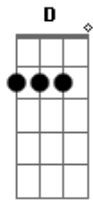

© ukulele-chords.com