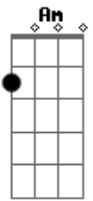

© ukulele-chords.com