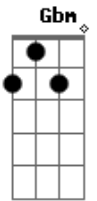

The Turtles - I Think I'll Run Away

Tom: E

(chords) E A Gbm E

(intro instrumental)

(pause)

E
(before vocal comes)

No wonder why I feel so bored

Each day's like the one before

Gbm B

Things will be so (much better - run)

Gbm B
Live as we die [pause]

E A
High - high one some green hill we'll be

Gbm
Laughing at reality

E E7
Glad we ran away

(instrumental)

Gbm B Gbm B
Gbm B Gbm B (pause)

E A
Climb higher than we've climbed before

Gbm
Life should show us so much more

Em E
I think I'll run away - think I'll run awa -

B E
Think i'll i'll run away - ooh

Acordes

© ukulele-chords.com

© ukulele-chords.com