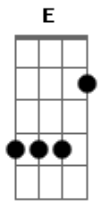

The Turtles - I Think I'll Run Away

Tom: E

(chords) E A Gbm E

(intro instrumental)

(pause)

E
(before vocal comes)

No wonder why I feel so bored

Each day's like the one before

I think i'll run away... and

E A
Climb higher than I've climbed before

Life should show me so much more

I think I'll run away

Gbm B
And you can come (and we'll be calm)

We'll run away (together - run)

Gbm B

Things will be so (much better - run)

Gbm B
Live as we die [pause]

E A
High - high one some green hill we'll be

Gbm
Laughing at reality

E E7
Glad we ran away

(instrumental)

Gbm B Gbm B
Gbm B Gbm B (pause)

E A
Climb higher than we've climbed before

Gbm
Life should show us so much more

Em E
I think I'll run away - think I'll run awa -

B E
Think i'll i'll run away - ooh

Acordes

© ukulele-chords.com

© ukulele-chords.com

© ukulele-chords.com

© ukulele-chords.com