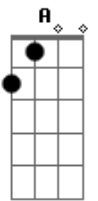

The Turtles - I Think I'll Run Away

Tom: E

(chords) E A Gbm E

(intro instrumental)

(pause)

E
(before vocal comes)

No wonder why I feel so bored

Each day's like the one before

Things will be so (much better - run)

Gbm B
Live as we die [pause]

E A
High - high one some green hill we'll be

Gbm
Laughing at reality

E E7
Glad we ran away

(instrumental)

Gbm B Gbm B
Gbm B Gbm B (pause)

E A
Climb higher than we've climbed before

Gbm
Life should show us so much more

Em E
I think I'll run away - think I'll run awa -

B E
Think i'll i'll run away - ooh

Acordes

© ukulele-chords.com

© ukulele-chords.com

© ukulele-chords.com

© ukulele-chords.com