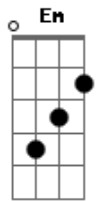

© ukulele-chords.com