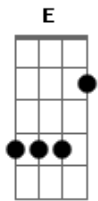

The Turtles - I Think I'll Run Away

Tom: E

(chords) E A Gbm E

(intro instrumental)

(pause)

E
(before vocal comes)

No wonder why I feel so bored

Each day's like the one before

I think i'll run away... and

E A
Climb higher than I've climbed before

Life should show me so much more

I think I'll run away

Gbm B
And you can come (and we'll be calm)

Gbm B
We'll run away (together - run)

Gbm B

Things will be so (much better - run)

Gbm B
Live as we die [pause]

E A
High - high one some green hill we'll be

Gbm
Laughing at reality

E E7
Glad we ran away

(instrumental)

Gbm B Gbm B
Gbm B Gbm B (pause)

E A
Climb higher than we've climbed before

Gbm
Life should show us so much more

Em E
I think I'll run away - think I'll run awa -

B E
Think i'll i'll run away - ooh

Acordes

© ukulele-chords.com