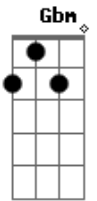

The Turtles - I Think I'll Run Away

Tom: E

(chords) E A Gbm E

(intro instrumental)

(pause)

E
(before vocal comes)

No wonder why I feel so bored

Each day's like the one before

Things will be so (much better - run)

Gbm B
Live as we die [pause]

E A
High - high one some green hill we'll be

Gbm
Laughing at reality

E E7
Glad we ran away

(instrumental)

Gbm B Gbm B
Gbm B Gbm B (pause)

E A
Climb higher than we've climbed before

Gbm
Life should show us so much more

Em E
I think I'll run away - think I'll run awa -

B E
Think i'll i'll run away - ooh

Acordes

© ukulele-chords.com

© ukulele-chords.com

© ukulele-chords.com

© ukulele-chords.com