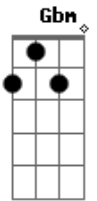

© ukulele-chords.com