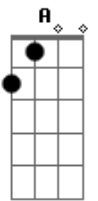

The Turtles - I Think I'll Run Away

Tom: E

(chords) E A Gbm E

(intro instrumental)

(pause)

E
(before vocal comes)

No wonder why I feel so bored

Each day's like the one before

Gbm B

Things will be so (much better - run)

Gbm B
Live as we die [pause]

E A
High - high one some green hill we'll be

Gbm
Laughing at reality

E E7
Glad we ran away

(instrumental)

Gbm B Gbm B
Gbm B Gbm B (pause)

E A
Climb higher than we've climbed before

Gbm
Life should show us so much more

Em E
I think I'll run away - think I'll run awa -

B E
Think i'll i'll run away - ooh

Acordes

© ukulele-chords.com

© ukulele-chords.com