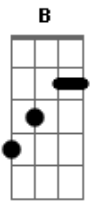

© ukulele-chords.com