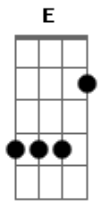

The Turtles - I Think I'll Run Away

Tom: E

(chords) E A Gbm E

(intro instrumental)

(pause)

E
(before vocal comes)

No wonder why I feel so bored

Each day's like the one before

I think i'll run away... and

E A
Climb higher than I've climbed before

Life should show me so much more

I think I'll run away

Gbm B
And you can come (and we'll be calm)

Gbm B
We'll run away (together - run)

Gbm B

Things will be so (much better - run)

Gbm B
Live as we die [pause]

E A
High - high one some green hill we'll be

Gbm
Laughing at reality

E E7
Glad we ran away

(instrumental)

Gbm B Gbm B
Gbm B Gbm B (pause)

E A
Climb higher than we've climbed before

Gbm
Life should show us so much more

Em E
I think I'll run away - think I'll run awa -

B E
Think i'll i'll run away - ooh

Acordes

© ukulele-chords.com

© ukulele-chords.com