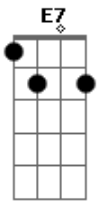

© ukulele-chords.com