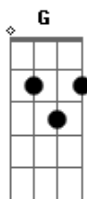

Am7
Is breaking my heart slowly
Bm7
(Letting me down gently)
Am7
Is breaking my heart slowly
Bm7
(Breaking my heart slowly)
Am7
Letting me down gently
Bm7
(Letting me down)
C7 Am7
Is breaking my heart

(C7 Am7)
(C7 Am7)

C7 Am7
Chasing around have you twisted and stumbled
C7 Bm7
Losing your way to end up by my side
C7 Em7
Now you are ready to change your direction
C7 Bm7 Em7
Remember you came with your eyes open wide

Am7
You say that you need to talk later
Bm7
But I can't hold it together
Em7 A
So I call right away
C D
Letting me down gently
Am7 Bm7 Em7
Is breaking my heart slowly
D
And this can't be better
C
So just get it over
B7 C D
Cause holding on desperately
Am7 Bm7 Em7
In fear that you might leave me
Am7
Is breaking my heart slowly
Bm7
(Letting me down gently)
Am7
Is breaking my heart slowly
Bm7
(Breaking my heart slowly)
Am7
Letting me down gently
Bm7
(Letting me down)
G Bm7
Is breaking my heaaaaaaaaart
G Bm7 B7
Is breaking my heaaaaaaaaart
C D Am7
Letting me down gently
Bm7 Em7
Is breaking my heart slowly
D
And this can't be better
C B7
So just get it over
C D Am7
Cause holding on desperately
Bm7 Em7
In fear that you might leave me
Am7
Is breaking my heart slowly
Bm7
(Letting me down gently)
Am7
Is breaking my heart slowly
Bm7
(Breaking my heart slowly)
Am7
Letting me down gently
Bm7
(Letting me down)

Acordes