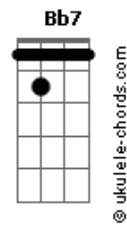

[Refrão Final]

C F7
Na mochila, boto minha maluquice
Bb Eb7
Minha valentia, minha esquisitice
Ab7 Db7
Minha simpatia, minha volúpia
Gb F E7 Am F7M Am D7
Óvulos, óculos novelos

Am F7M Am D7
Vou morar na Lua
Am F7M Am D7
Sou meio de Lua
Am F7M Am D7
Fica aí na tua
Am F7M
Voo
Am F7M
Voo
Am F7M
Voo

© ukulele-chords.com

© ukulele-chords.com

© ukulele-chords.com

© ukulele-chords.com

© ukulele-chords.com

© ukulele-chords.com

© ukulele-chords.com

© ukulele-chords.com